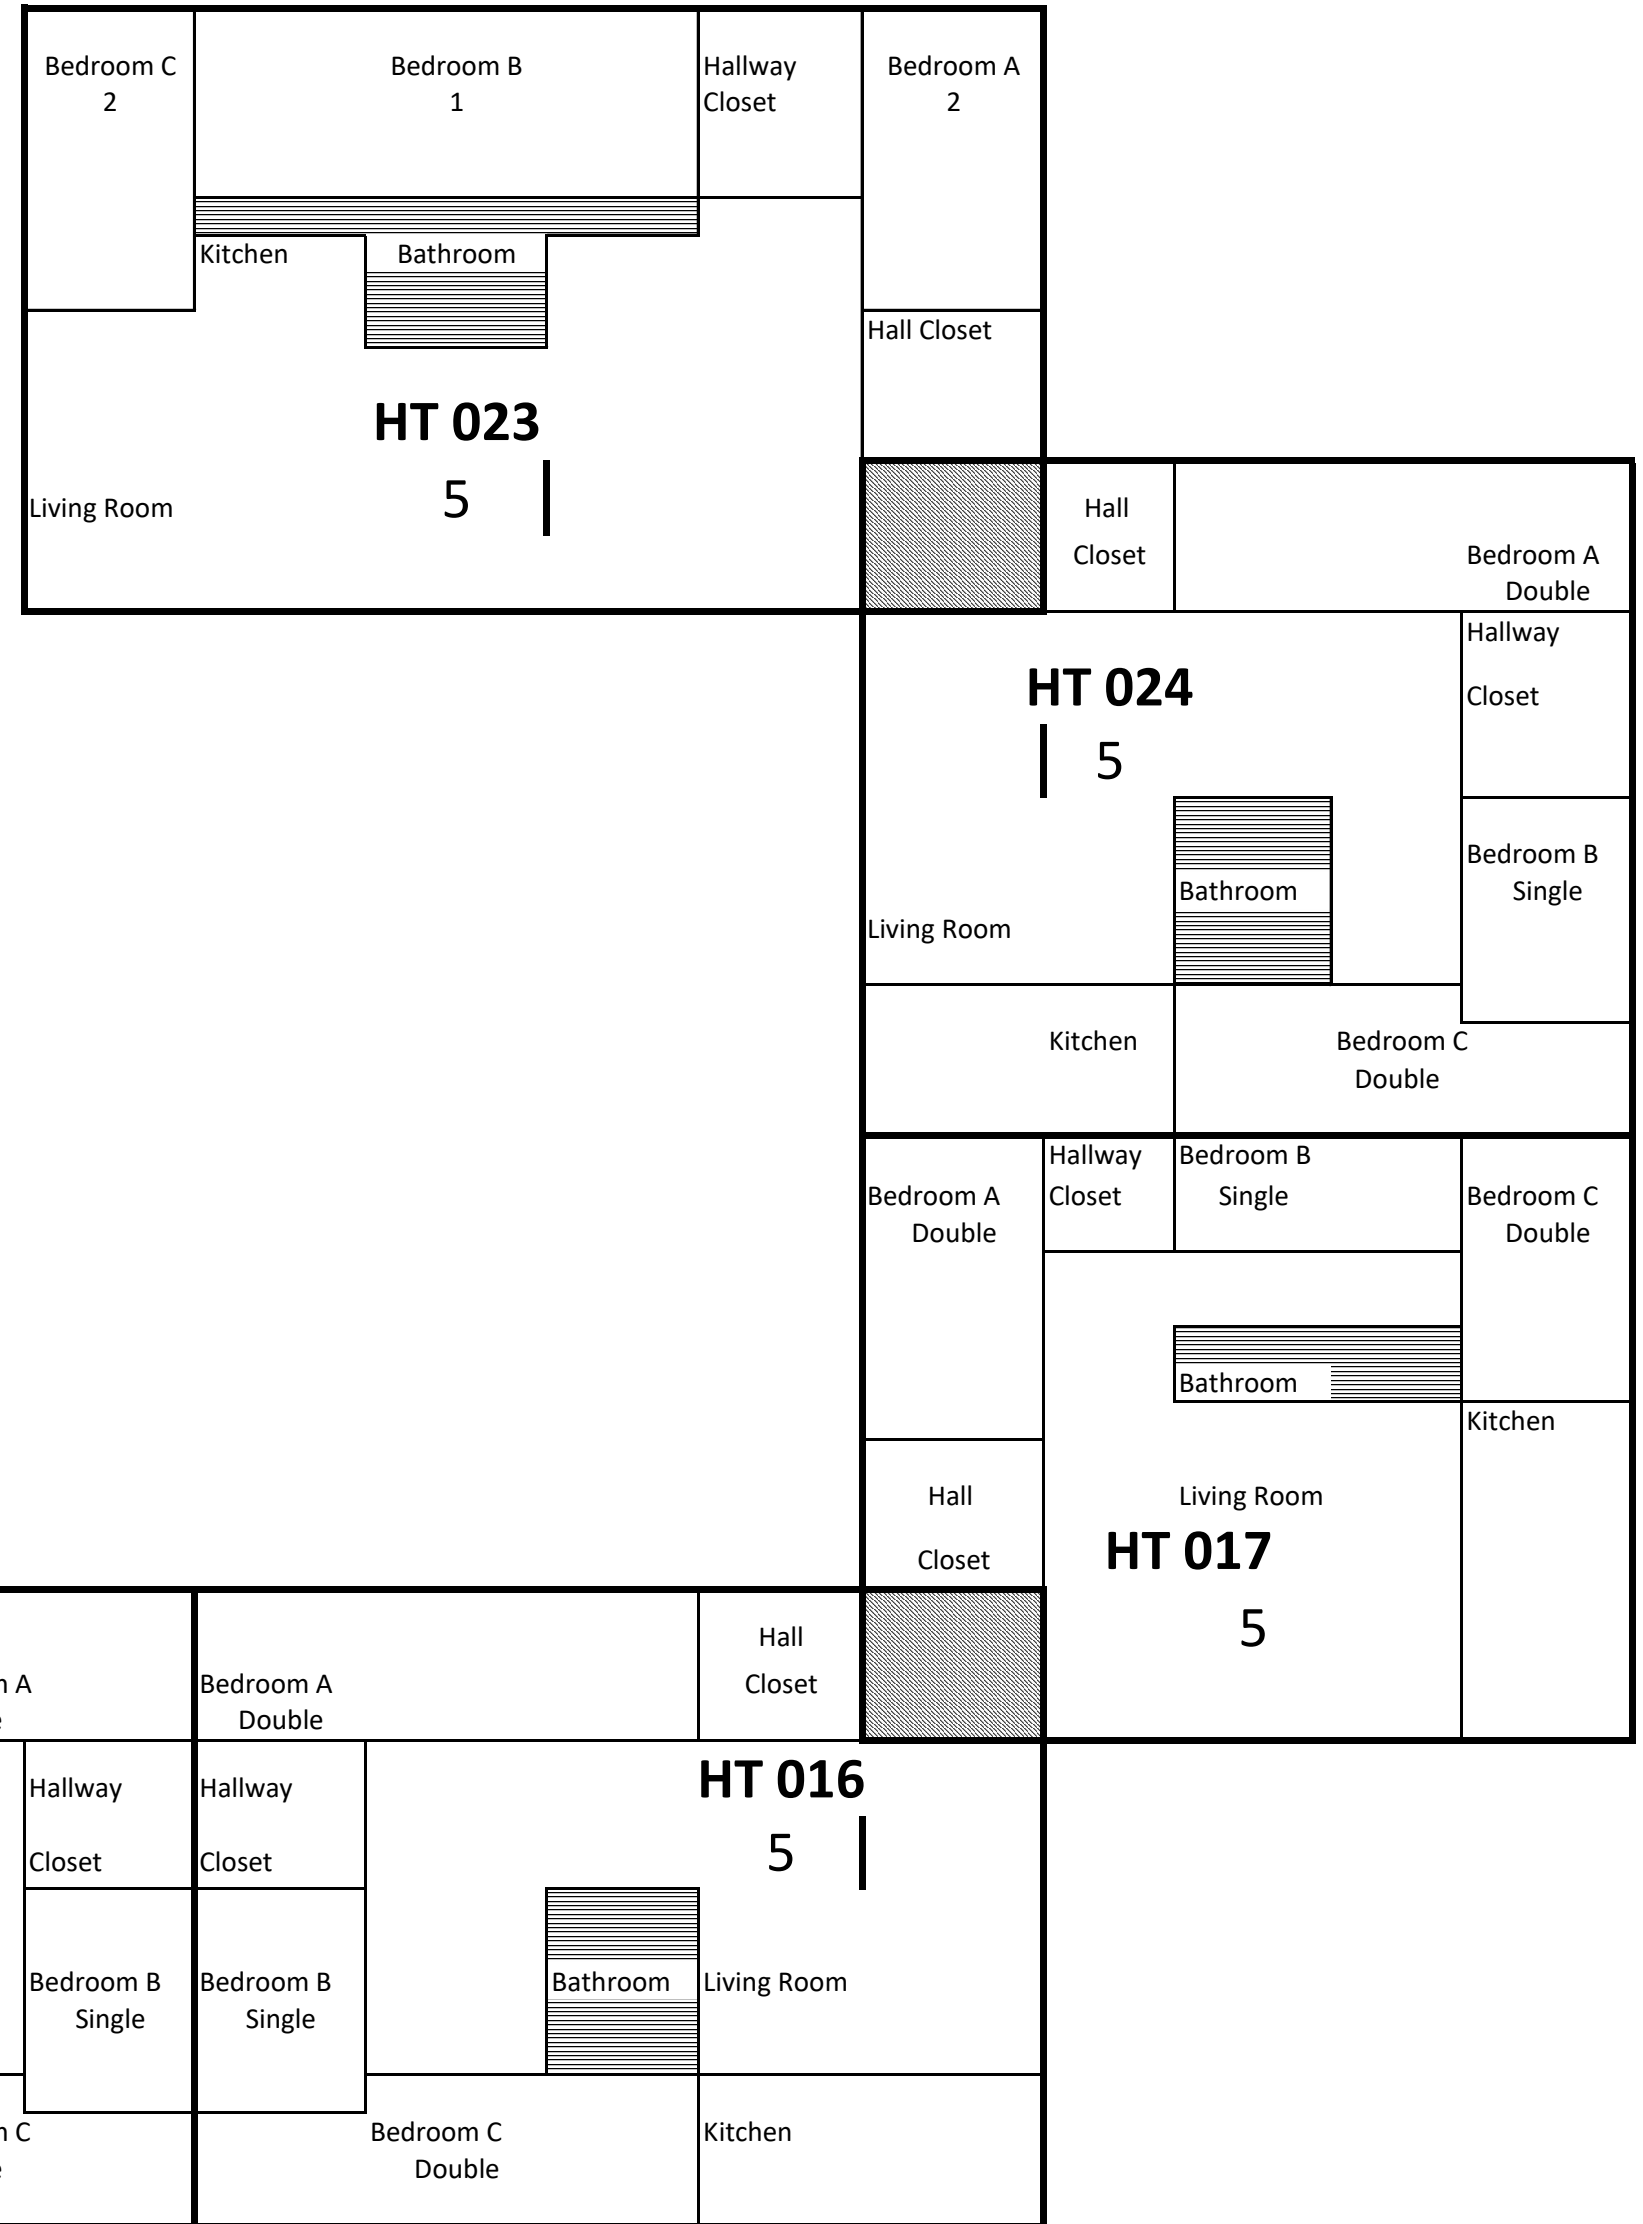

### 3rd Floor Horning Towers (HT)

Stairs

Storage

Bathrooms

Doubles: 12  
Singles: 6

Not Available