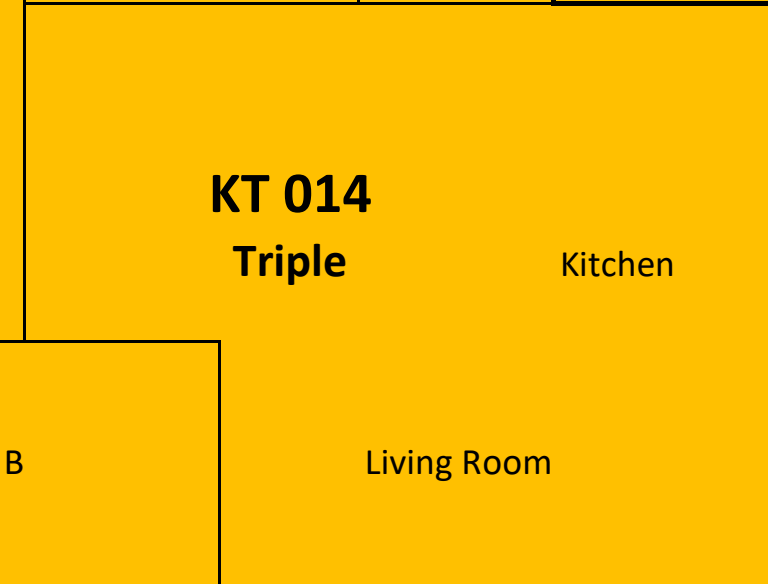

# Ground Floor Keelty Towers (KT)

Stairs

Storage

2 Person Apartments: 3

Doubles: 3

Bathrooms

Not Available