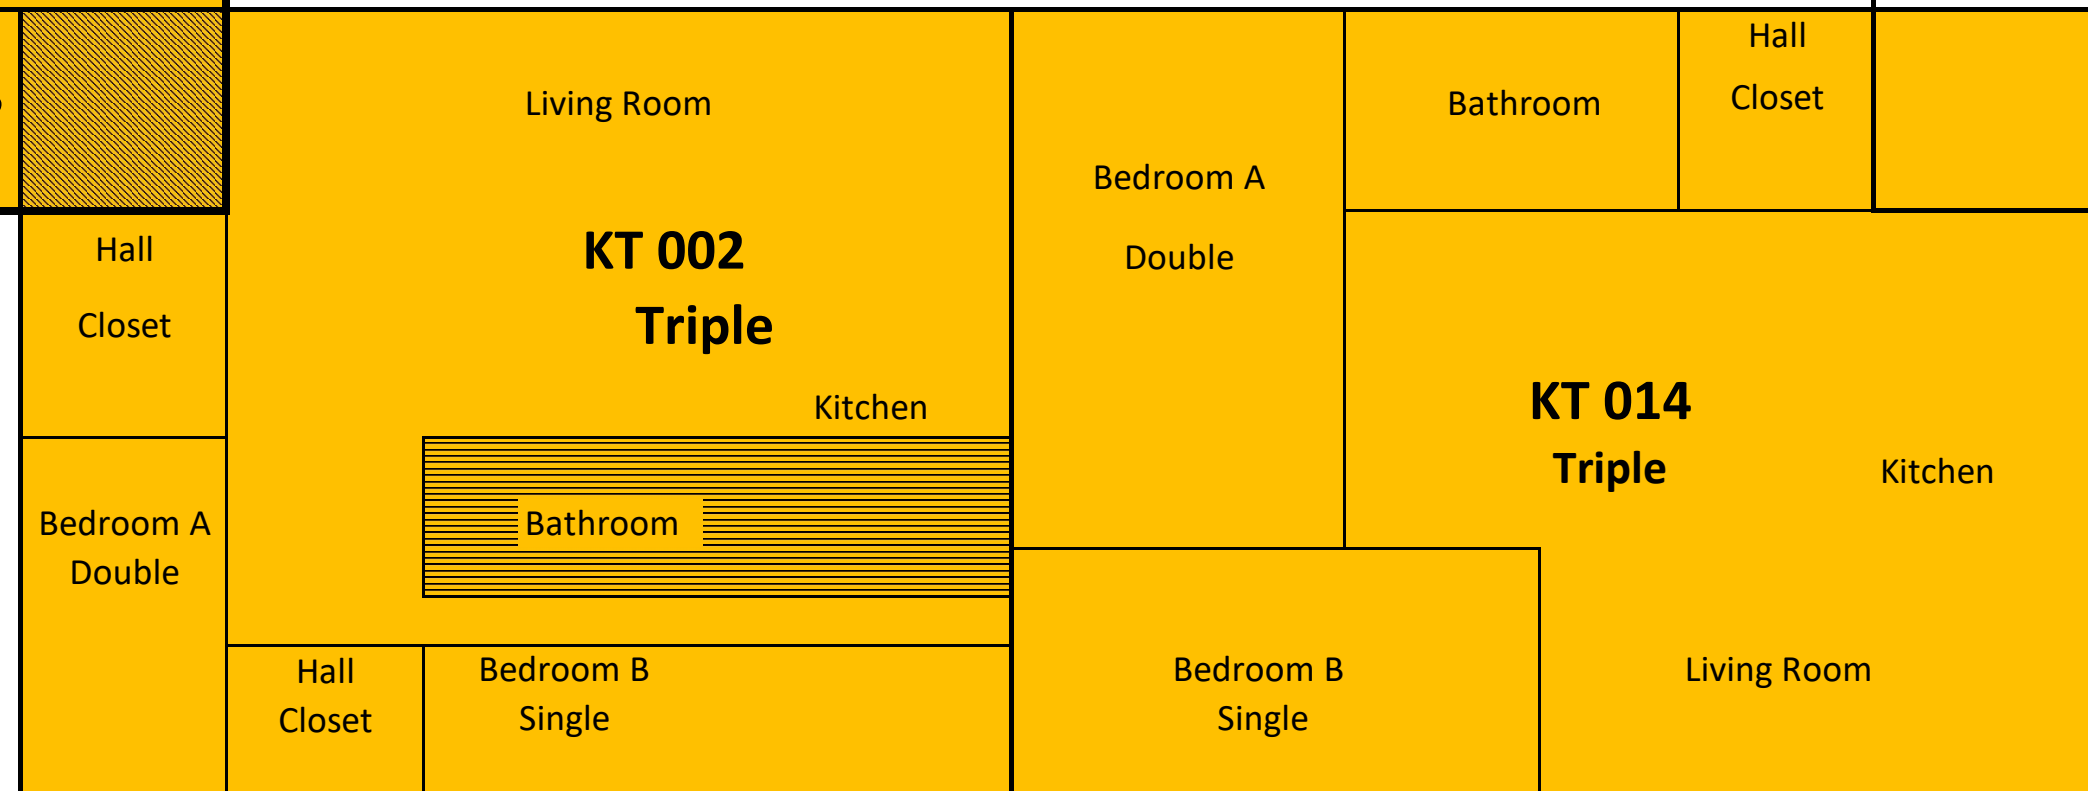

### 3rd Floor Horning Towers (HT)

Stairs

Storage

Bathrooms

Doubles: 12  
Singles: 6

Not Available

# 4th Horning Towers (HT)

 Stairs

 Storage

 Bathrooms

Doubles: 8  
Singles: 4

# Ground Floor Keelty Towers (KT)

Stairs

Storage

2 Person Apartments: 3

Doubles: 3

Bathrooms

Not Available

### 2nd Floor Keelty Towers (KT)

	Stairs				
	Storage	Doubles:	12		
	Bathrooms	Singles:	6		
	Not Available				