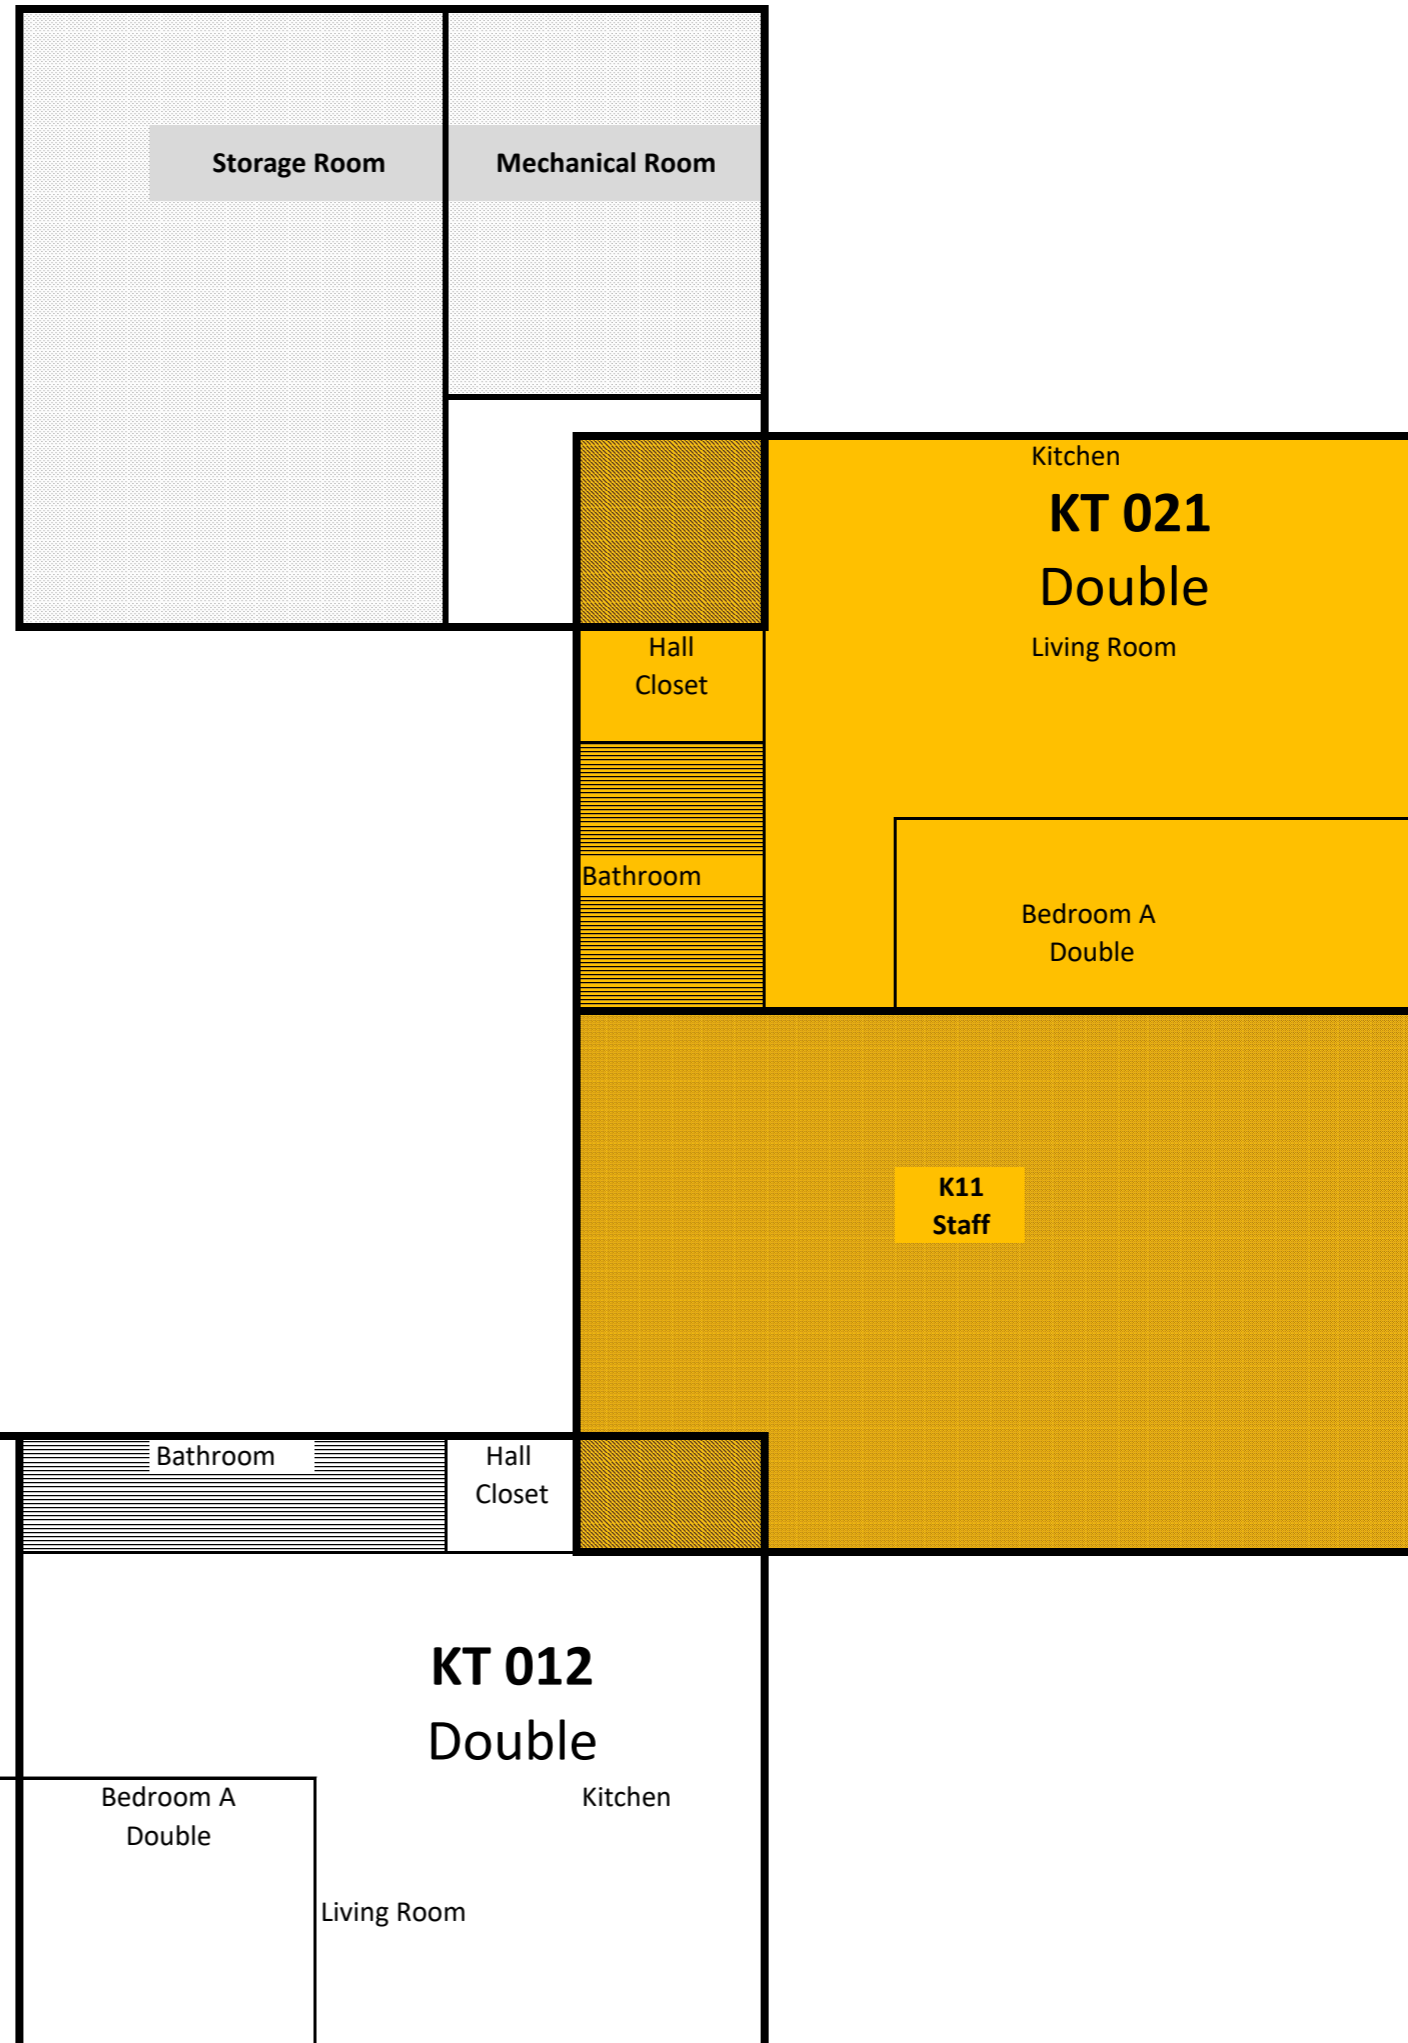

# 4th Horning Towers (HT)

 Stairs

 Storage

 Bathrooms

Doubles: 8  
Singles: 4

# Ground Floor Keelty Towers (KT)

Stairs

Storage

2 Person Apartments: 3

Doubles: 3

Bathrooms

Not Available