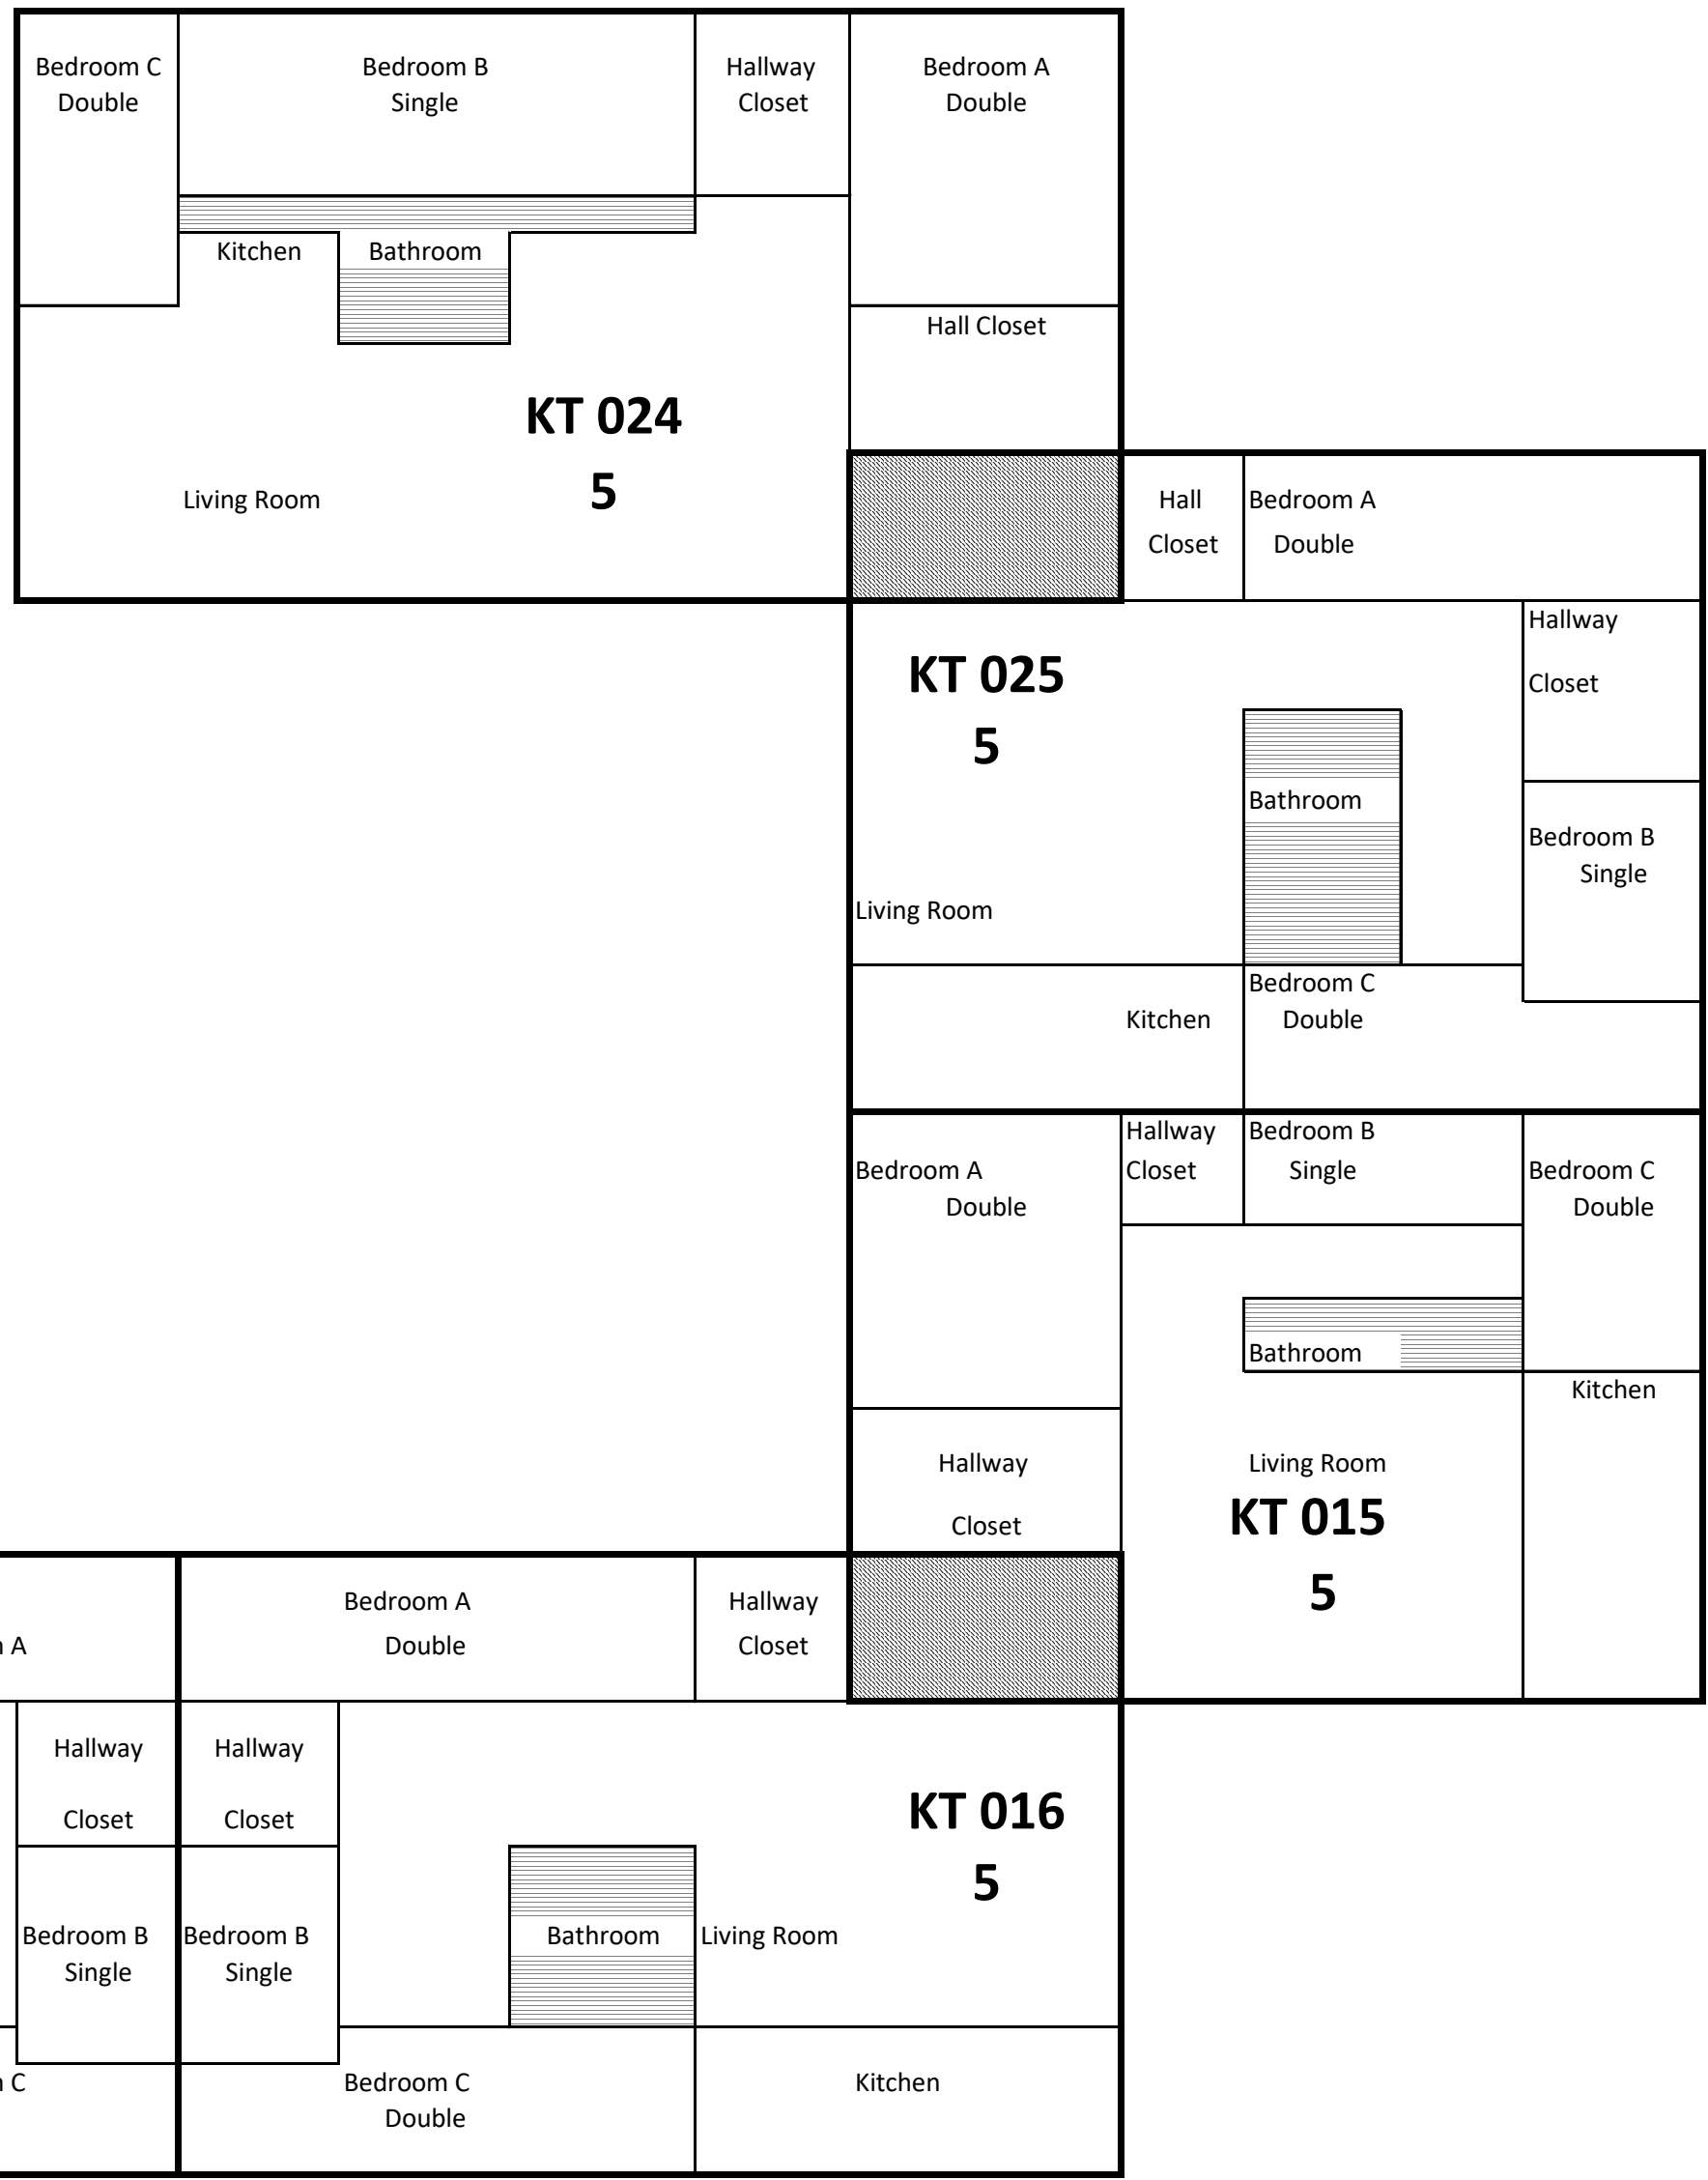

2nd Floor Keelty Towers (KT)

	Stairs				
	Storage	Doubles:	12		
	Bathrooms	Singles:	6		
	Not Available