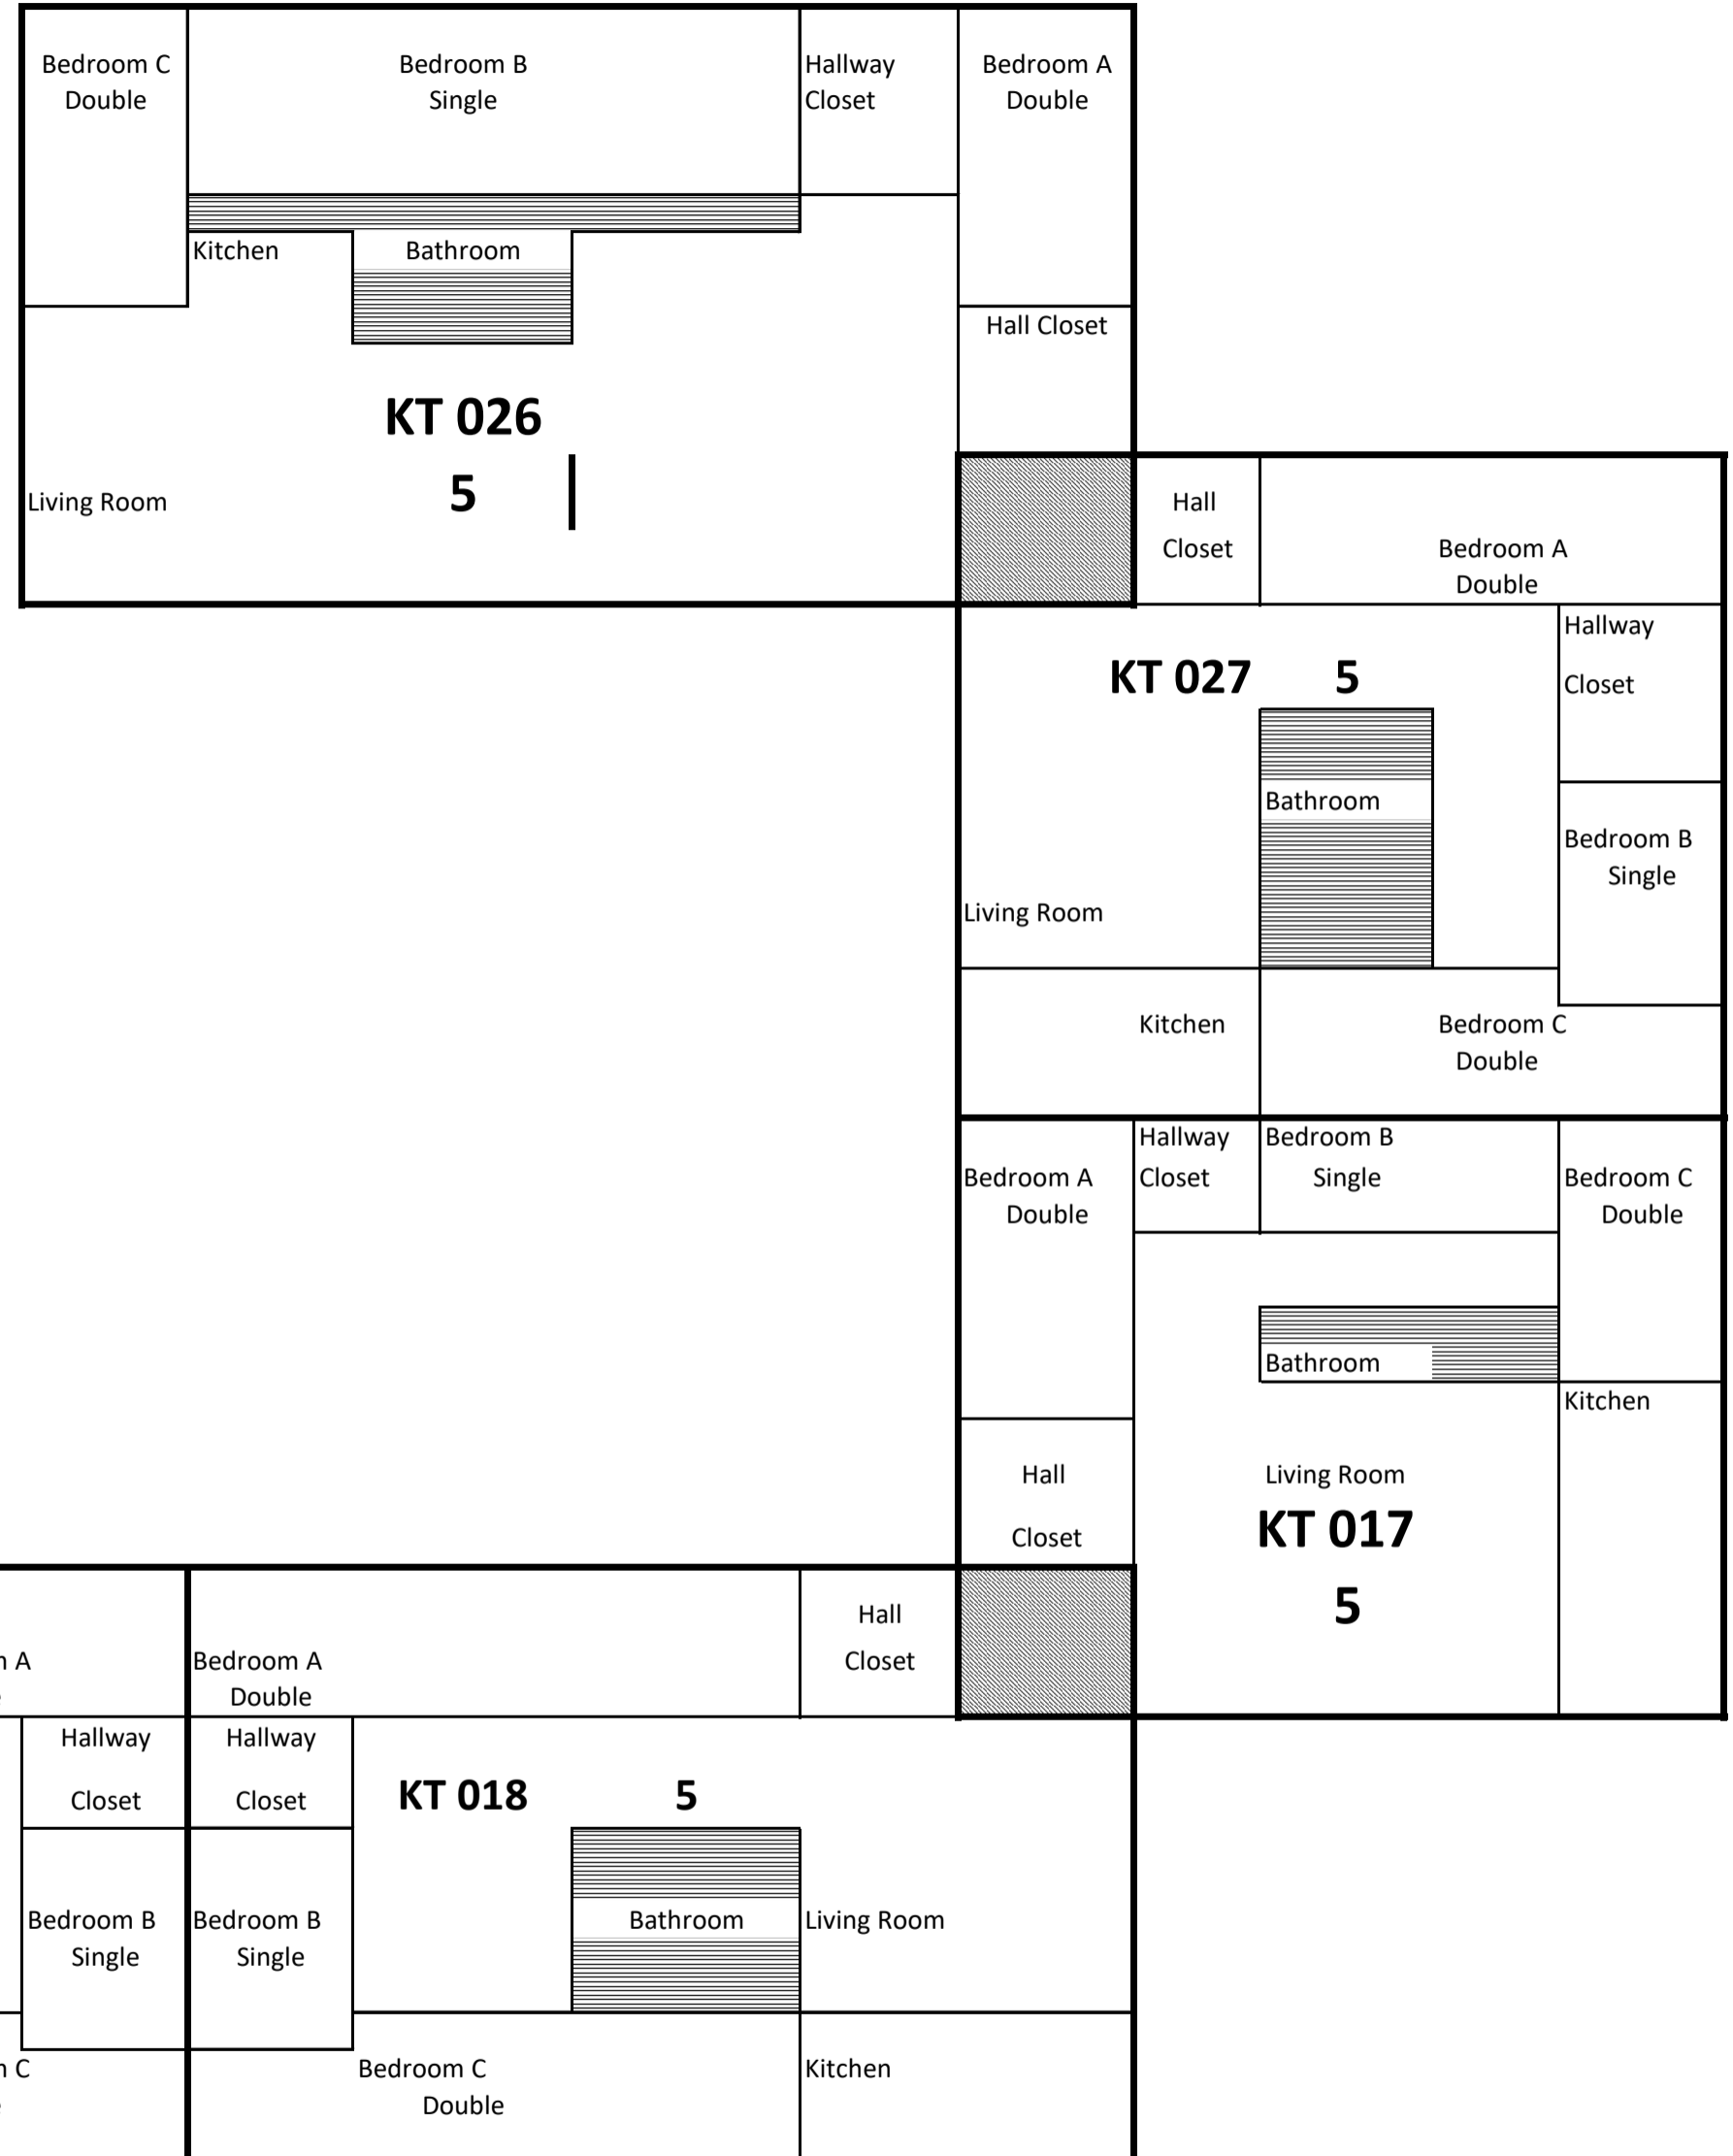

3rd Floor Keelty Towers (KT)

Stairs

Storage

Bathrooms

Doubles: 12

Singles: 6

Not Available