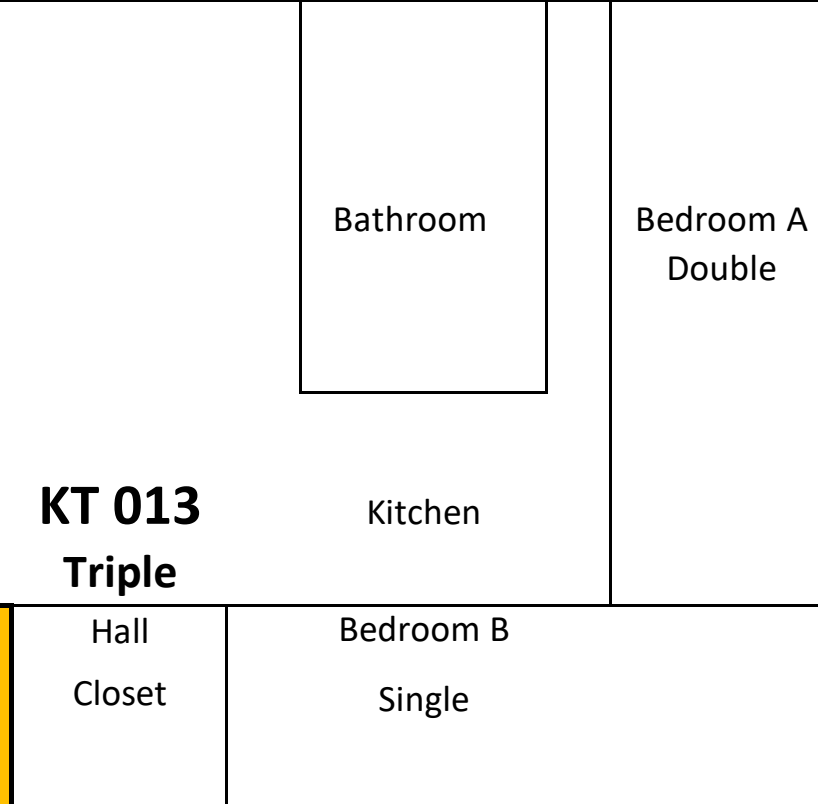

# 4th Horning Towers (HT)

 Stairs

 Storage

 Bathrooms

Doubles: 8  
Singles: 4

# Ground Floor Keelty Towers (KT)

Stairs

Storage

2 Person Apartments: 3

Doubles: 3

Bathrooms

Not Available

### 2nd Floor Keelty Towers (KT)

	Stairs				
	Storage	Doubles:	12		
	Bathrooms	Singles:	6		
	Not Available				