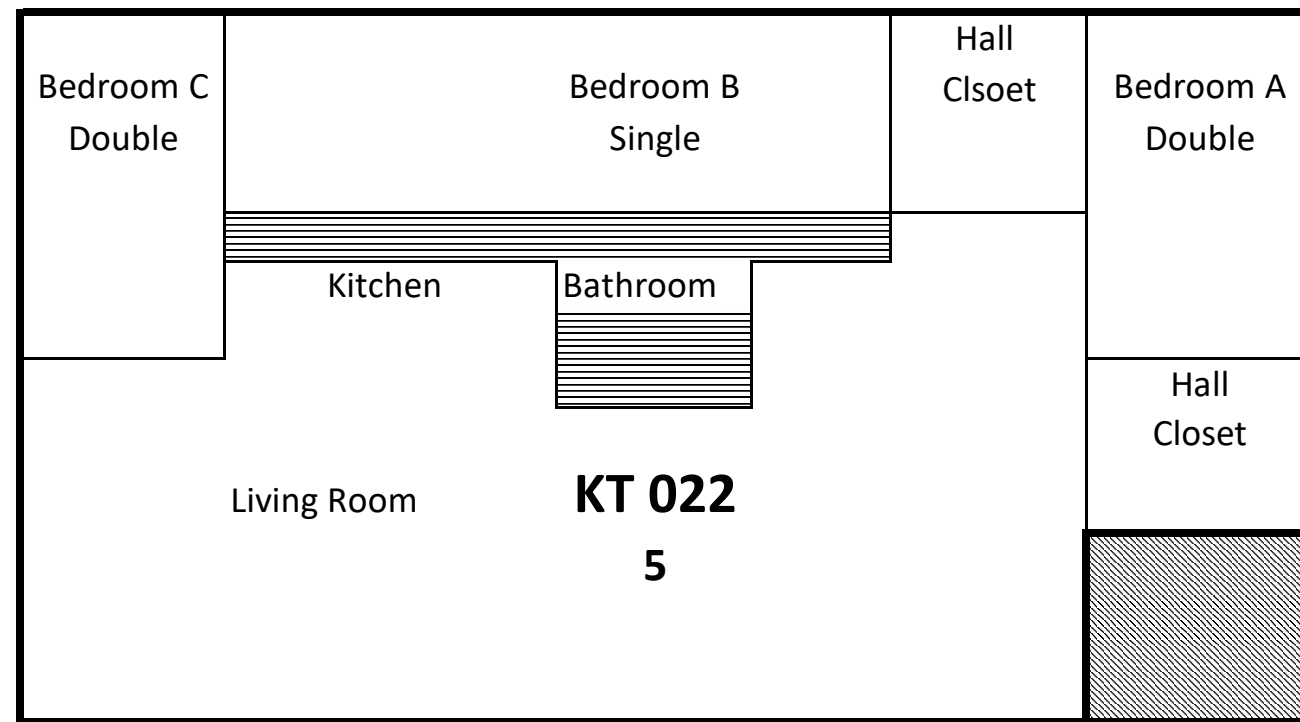

Bedroom B Single    Bathroom    Bedroom A Single

**HT 003  
Triple**

Living Room    Kitchen    Bathroom    Bedroom A Double

Bedroom B Single    Bedroom B Single    Living Room

**HT 012  
Triple**

Kitchen    Living Room

# 4th Horning Towers (HT)

 Stairs

 Storage

 Bathrooms

Doubles: 8  
Singles: 4

# Ground Floor Keelty Towers (KT)

Stairs

Storage

2 Person Apartments: 3

Doubles: 3

Bathrooms

Not Available

### 2nd Floor Keelty Towers (KT)

	Stairs				
	Storage	Doubles:	12		
	Bathrooms	Singles:	6		
	Not Available				