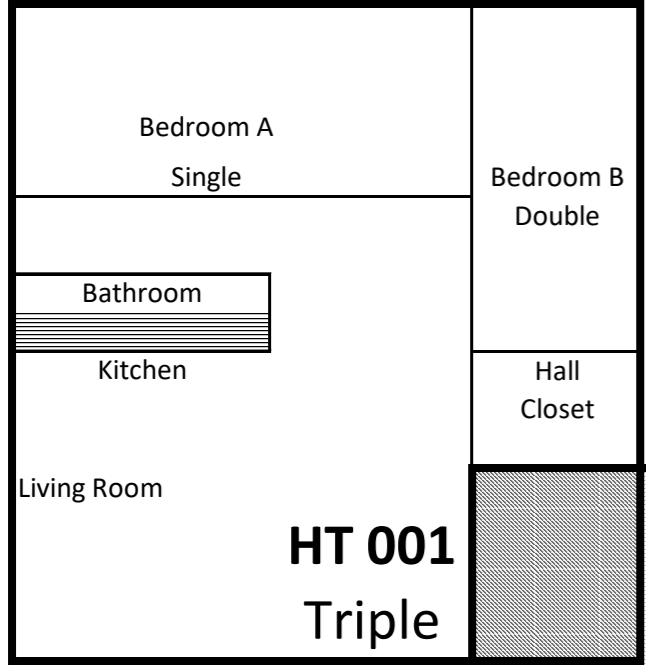

### 4th Floor Rooney Towers (RT)

 Stairs

 Storage

 Bathrooms

Doubles: 8  
Singles: 4

### Ground Floor Horning Towers (HT)

 Stairs

 Storage

 Bathrooms

 Not Available

Double: 1  
Single: 1

**HT 001**  
Triple

**Mechanical Room**