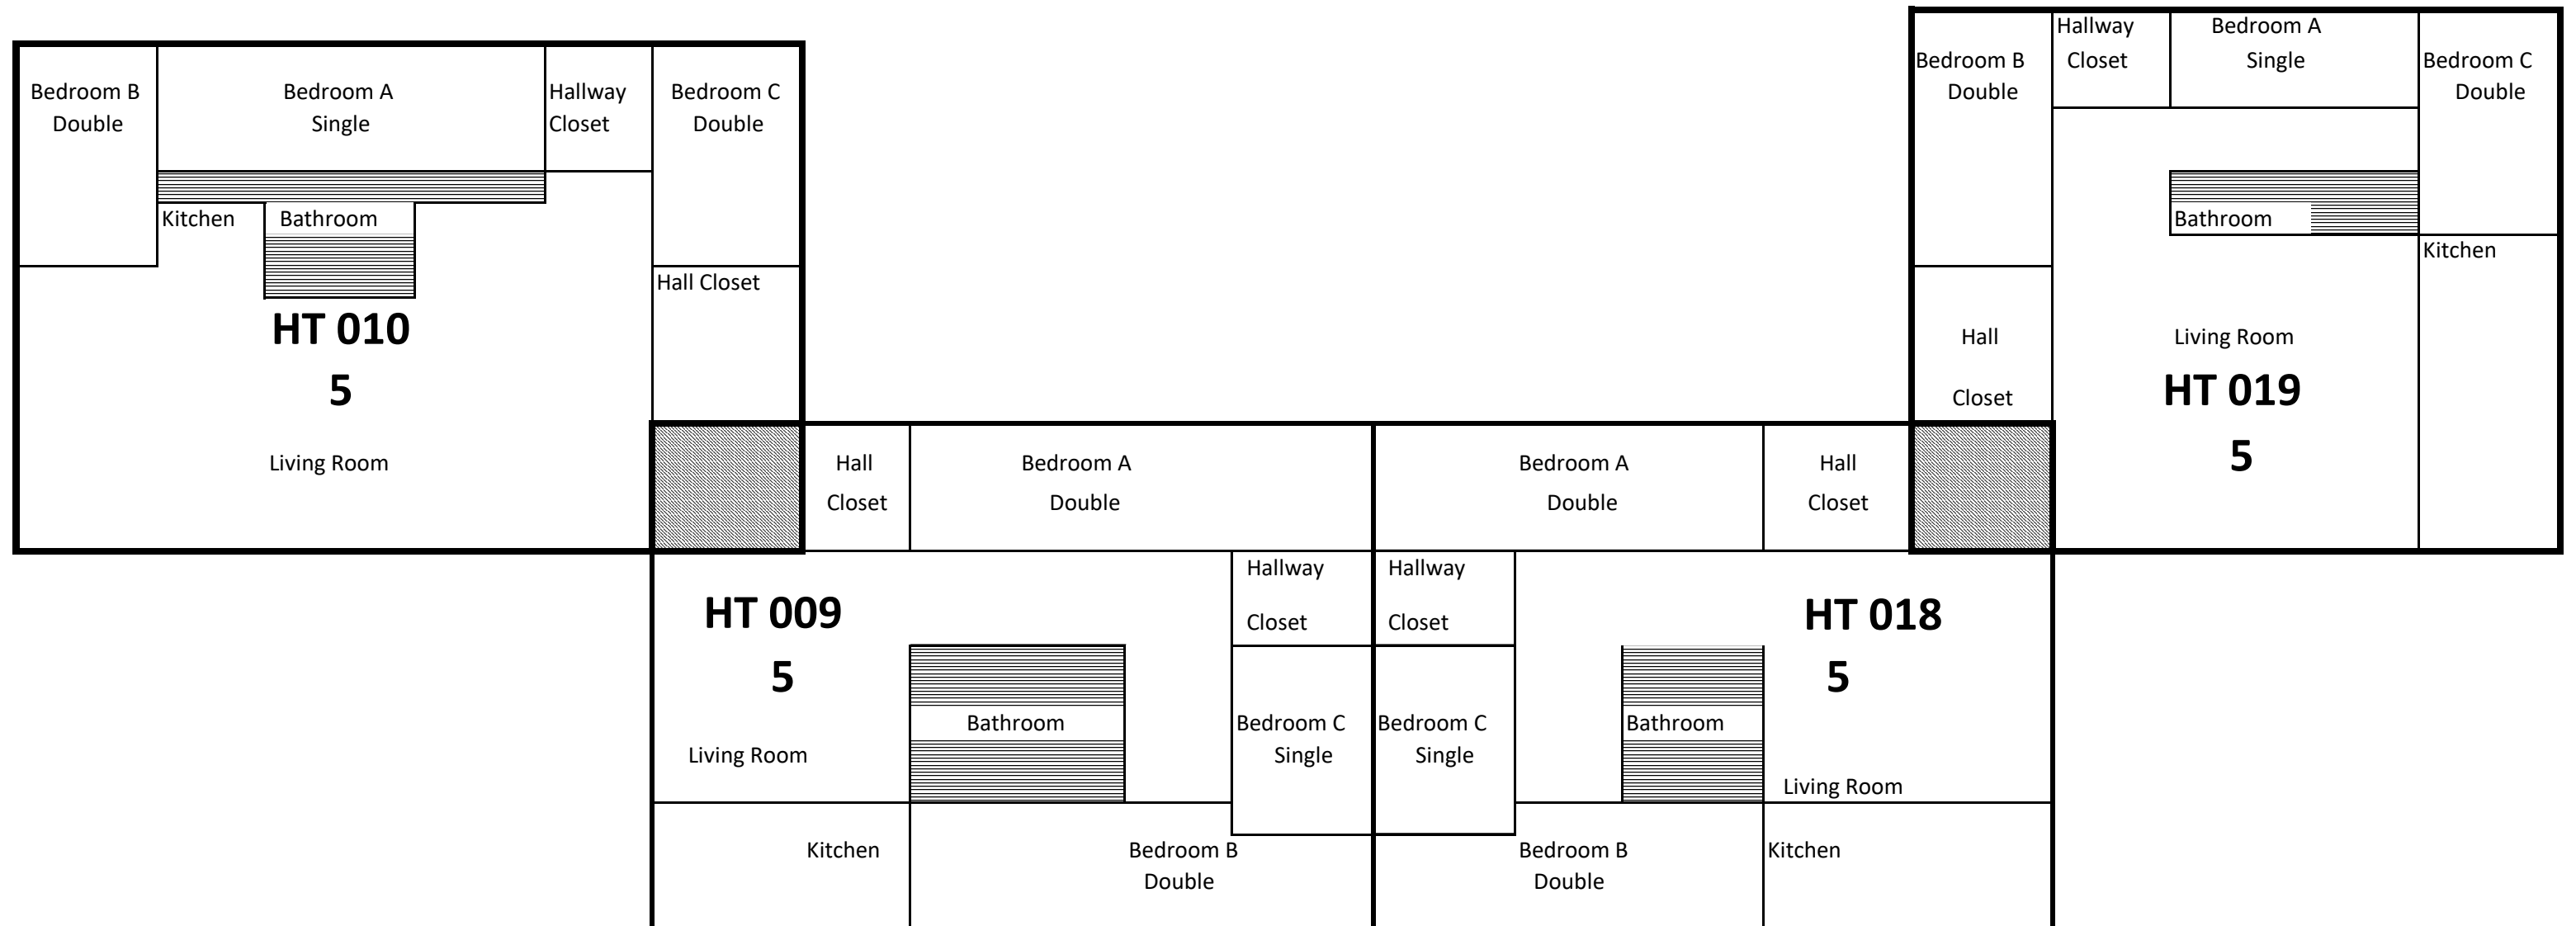

Bedroom B Single    Bathroom    Bedroom A Single

**HT 003  
Triple**

Living Room    Kitchen    Bathroom    Bedroom A Double

Bedroom B Single    Bedroom B Single    Living Room

**HT 012  
Triple**

Kitchen    Living Room

## 2nd Floor Horning Towers (HT)

Stairs

Storage

Bathrooms

Not available in housing selection

Doubles: 12  
Singles: 6

### 3rd Floor Horning Towers (HT)

Stairs

Storage

Bathrooms

Doubles: 12  
Singles: 6

Not Available

# 4th Horning Towers (HT)

 Stairs

 Storage

 Bathrooms

Doubles: 8  
Singles: 4