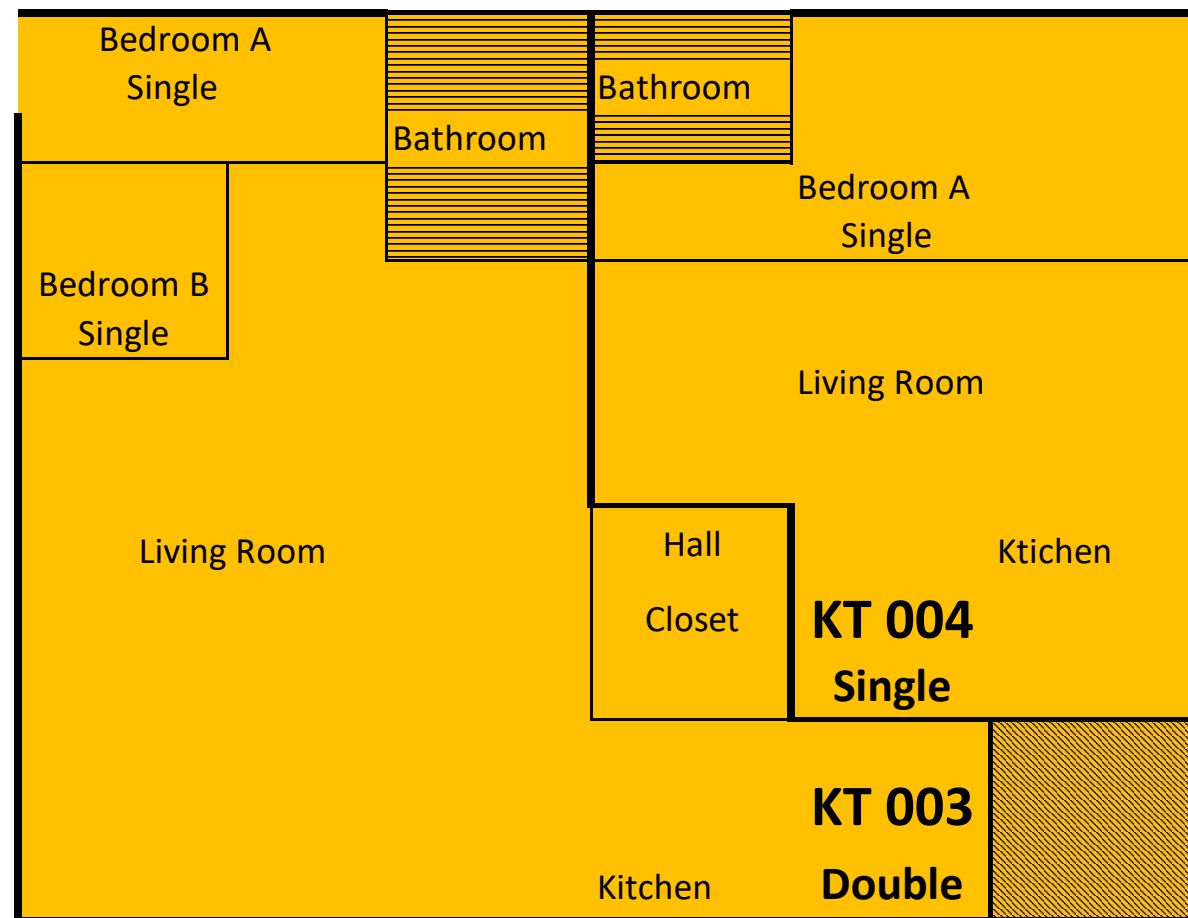

### 3rd Floor Horning Towers (HT)

Stairs

Storage

Bathrooms

Doubles: 12  
Singles: 6

Not Available

# 4th Horning Towers (HT)

 Stairs

 Storage

 Bathrooms

Doubles: 8  
Singles: 4

# Ground Floor Keelty Towers (KT)

Stairs

Storage

2 Person Apartments: 3

Doubles: 3

Bathrooms

Not Available

### 2nd Floor Keelty Towers (KT)

	Stairs				
	Storage	Doubles:	12		
	Bathrooms	Singles:	6		
	Not Available				