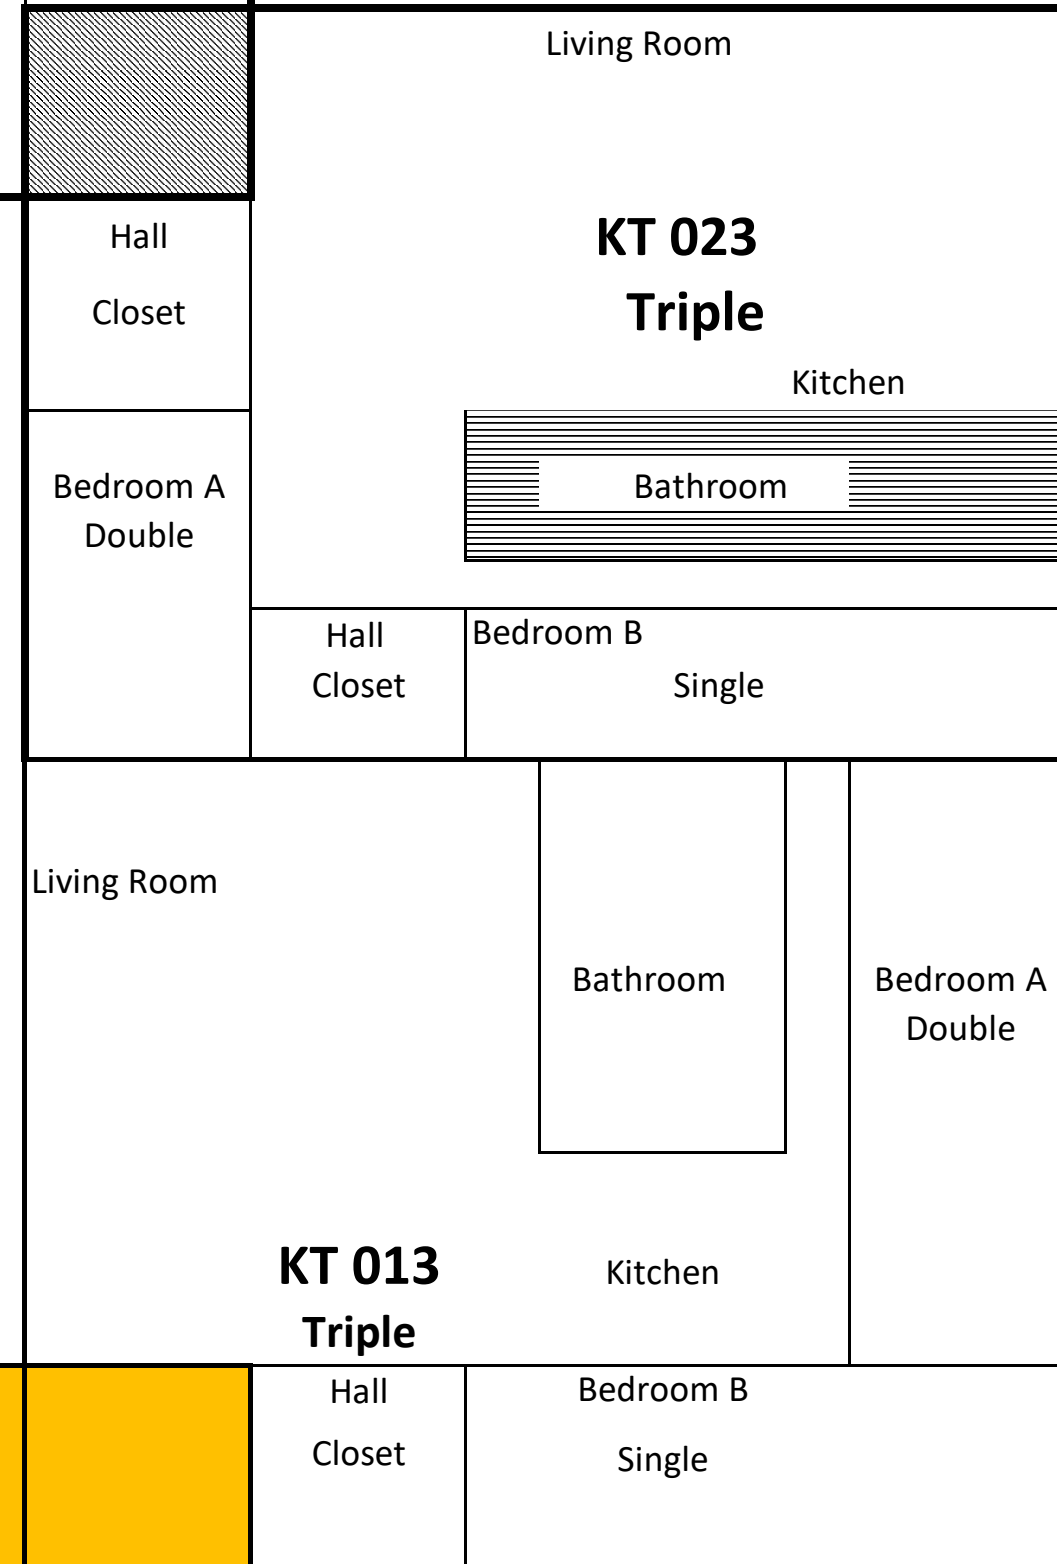

### 4th Floor Rooney Towers (RT)

 Stairs

 Storage

 Bathrooms

Doubles: 8  
Singles: 4

Bedroom B Single    Bathroom    Bedroom A Single

**HT 003  
Triple**

Living Room    Kitchen    Bathroom    Bedroom A Double

Bedroom B Single    Bedroom B Single    Living Room

**HT 012  
Triple**

Kitchen    Living Room

# 4th Horning Towers (HT)

 Stairs

 Storage

 Bathrooms

Doubles: 8  
Singles: 4

# Ground Floor Keelty Towers (KT)

Stairs

Storage

2 Person Apartments: 3

Doubles: 3

Bathrooms

Not Available