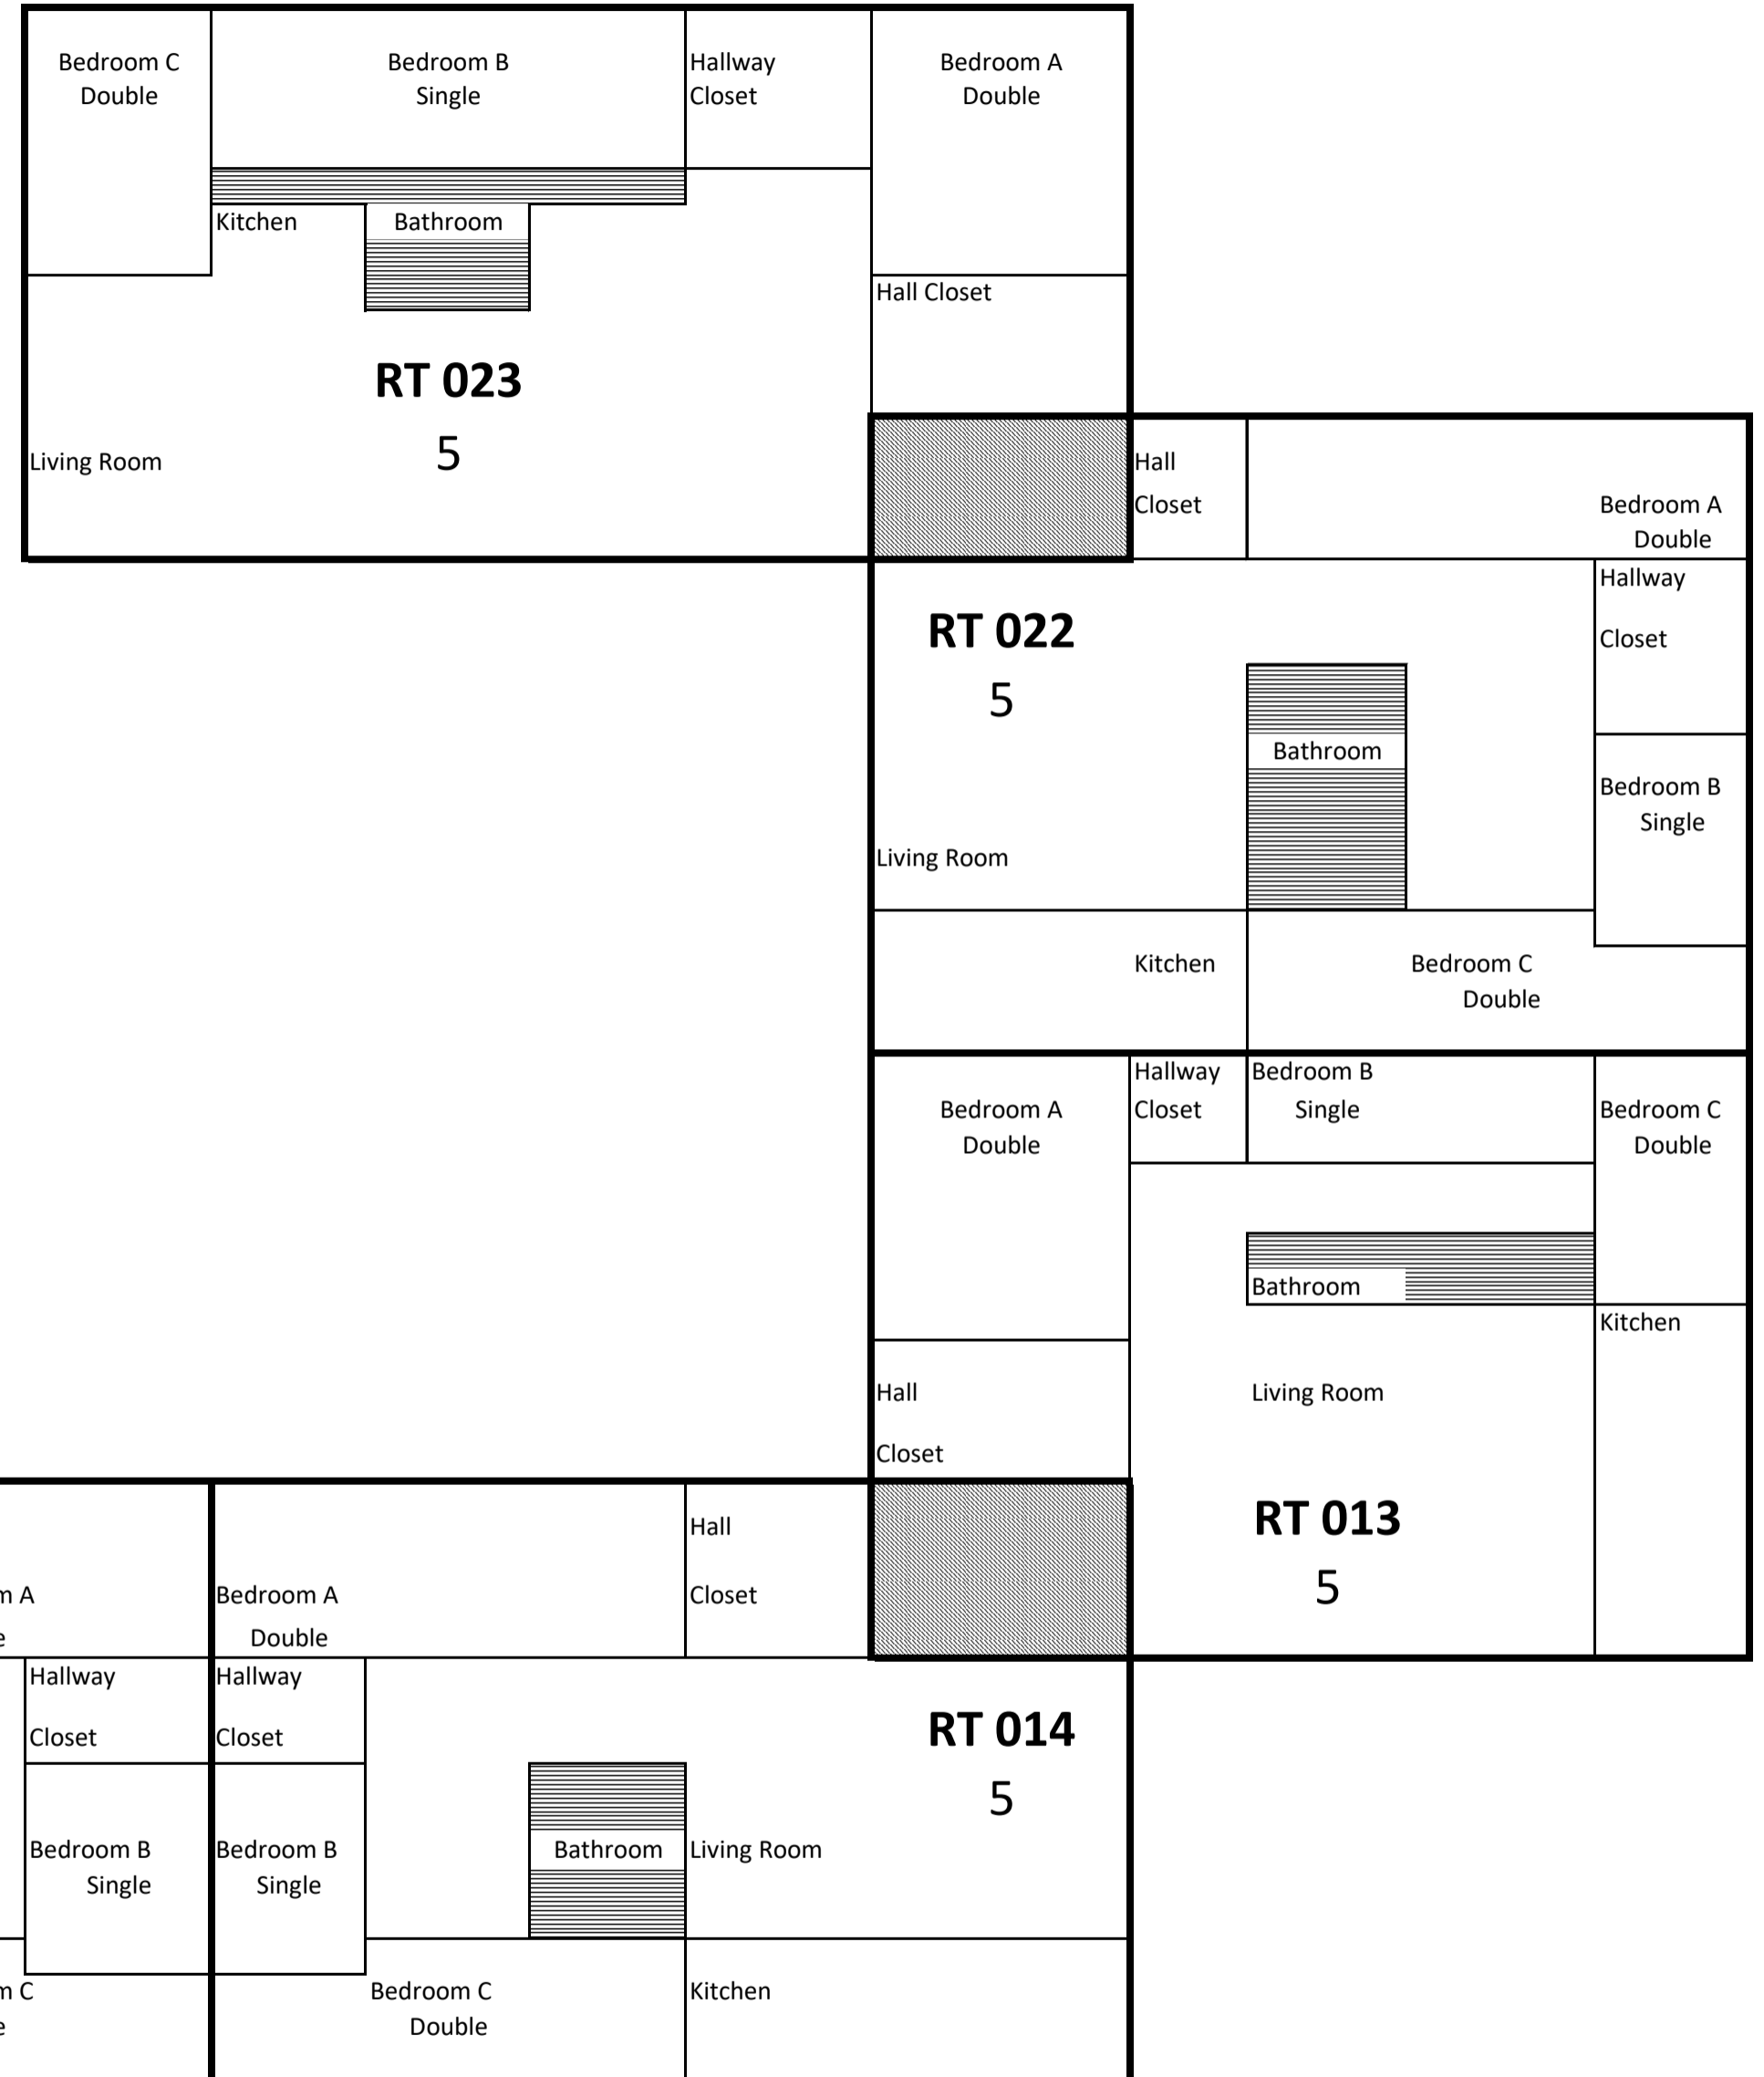

### Ground Floor Rooney Towers (RT)

 Stairs

 Storage

 Bathrooms

3 Person Apt :	1
2 Person Apt:	3
Doubles	4
Singles	1

# 1st Floor Rooney Towers (RT)

*\*None available for room retention*

 Stairs

 Storage

 Bathrooms

 Not Available

Single Apartment : 1

2 Person Apts: 1

### 2nd Floor Rooney Towers (RT)

	Stairs		
	Storage	Doubles: 12	
	Bathrooms	Singles: 6	
	Not Available		