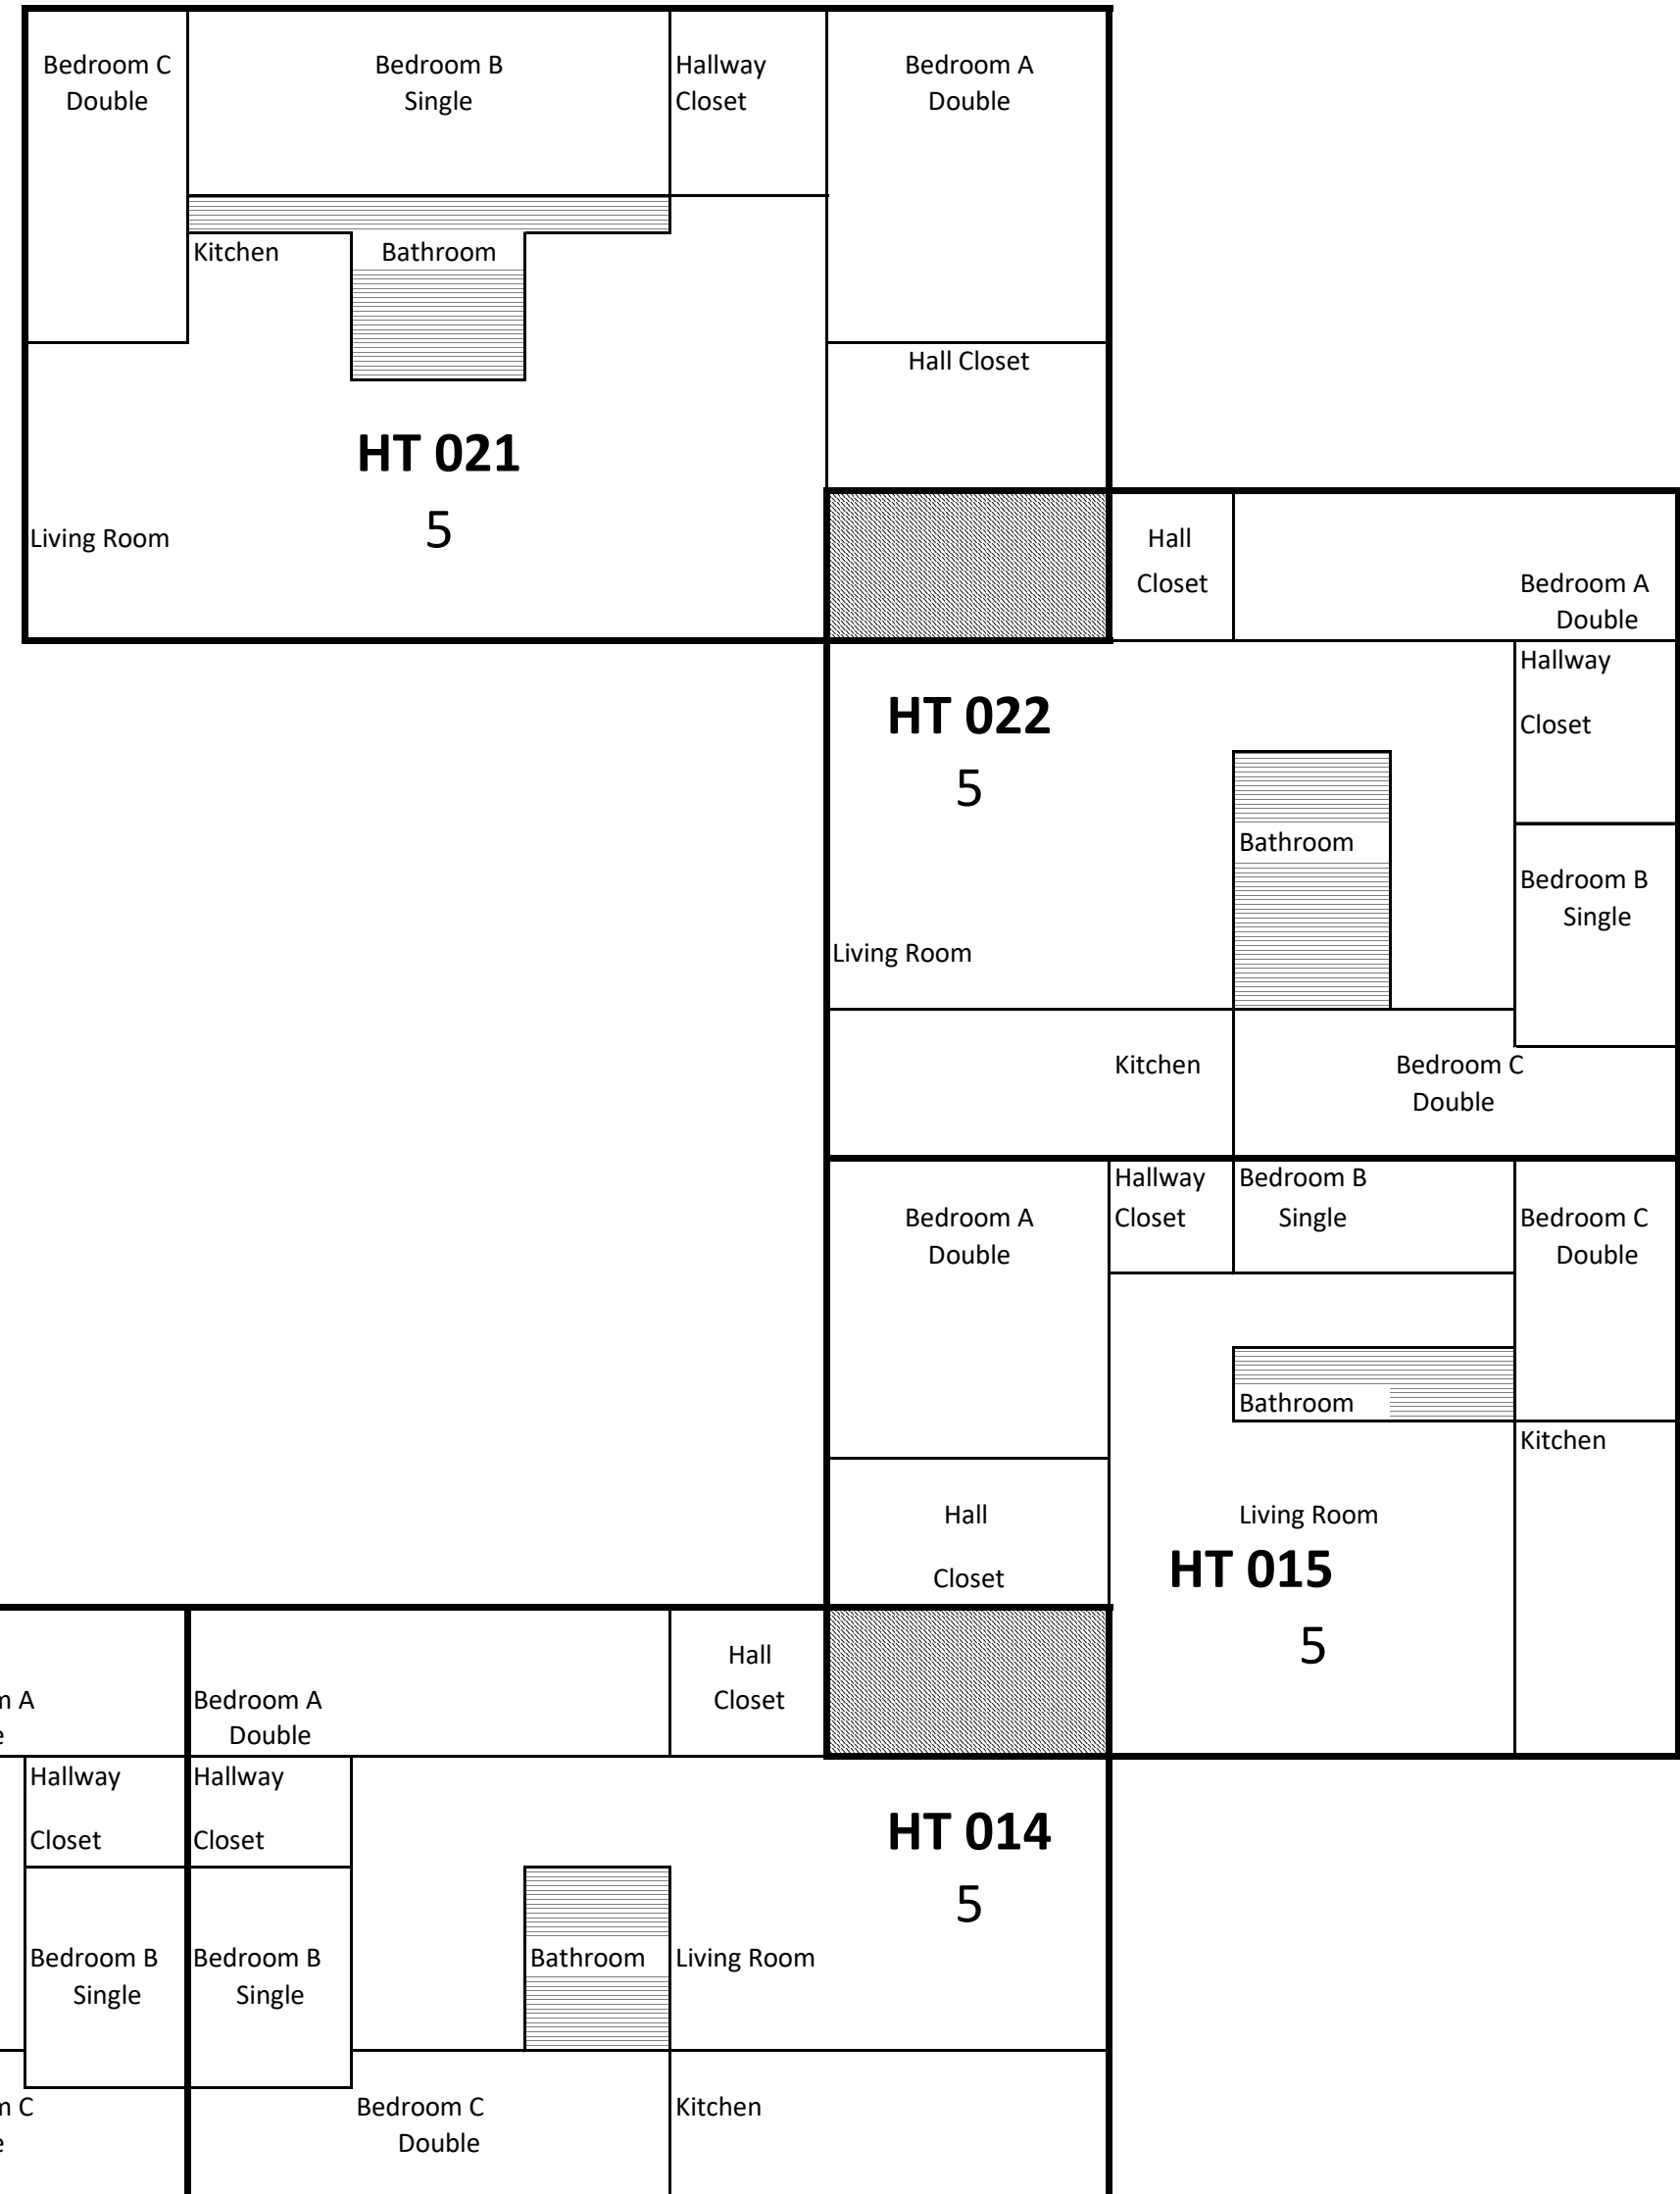

## 2nd Floor Horning Towers (HT)

Stairs

Storage

Bathrooms

Not available in housing selection

Doubles: 12  
Singles: 6

### 3rd Floor Horning Towers (HT)

Stairs

Storage

Bathrooms

Doubles: 12  
Singles: 6

Not Available