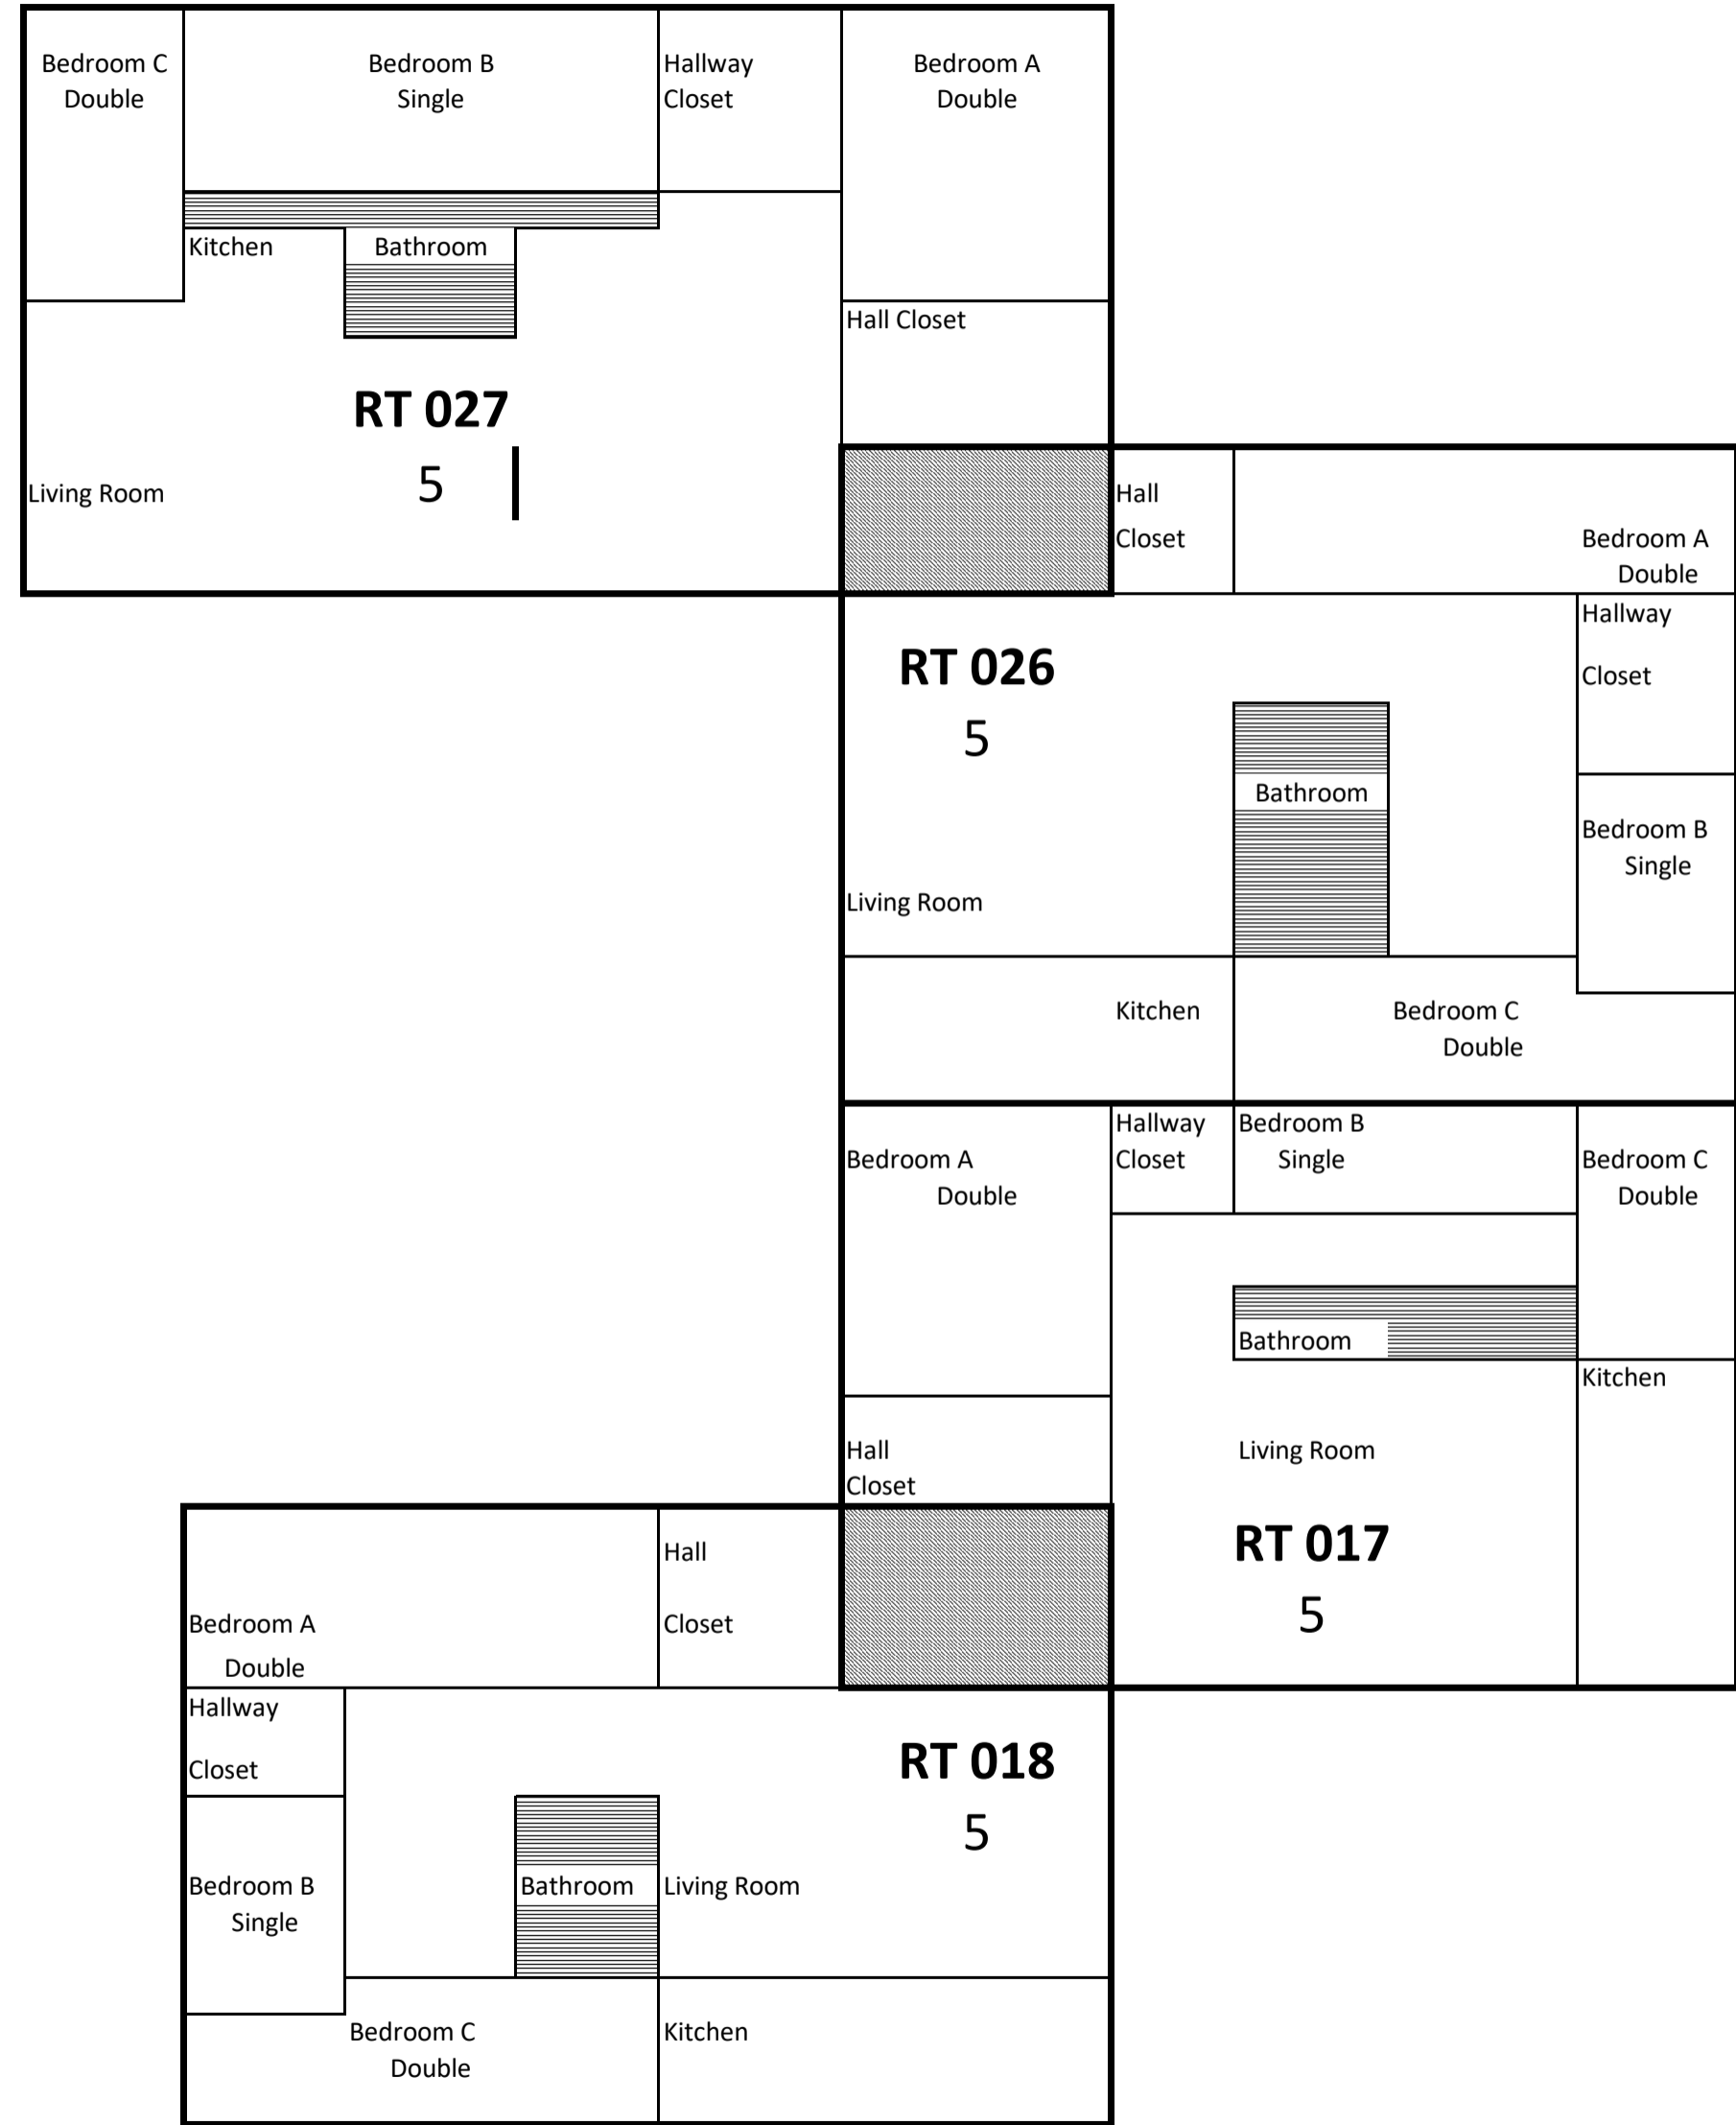

### 2nd Floor Rooney Towers (RT)

	Stairs		
	Storage	Doubles: 12	
	Bathrooms	Singles: 6	
	Not Available		

### 3rd Floor Rooney Towers (RT)

Stairs

Storage

Bathrooms

Not Available

Doubles: 12  
Singles: 6

### 4th Floor Rooney Towers (RT)

 Stairs

 Storage

 Bathrooms

Doubles: 8  
Singles: 4