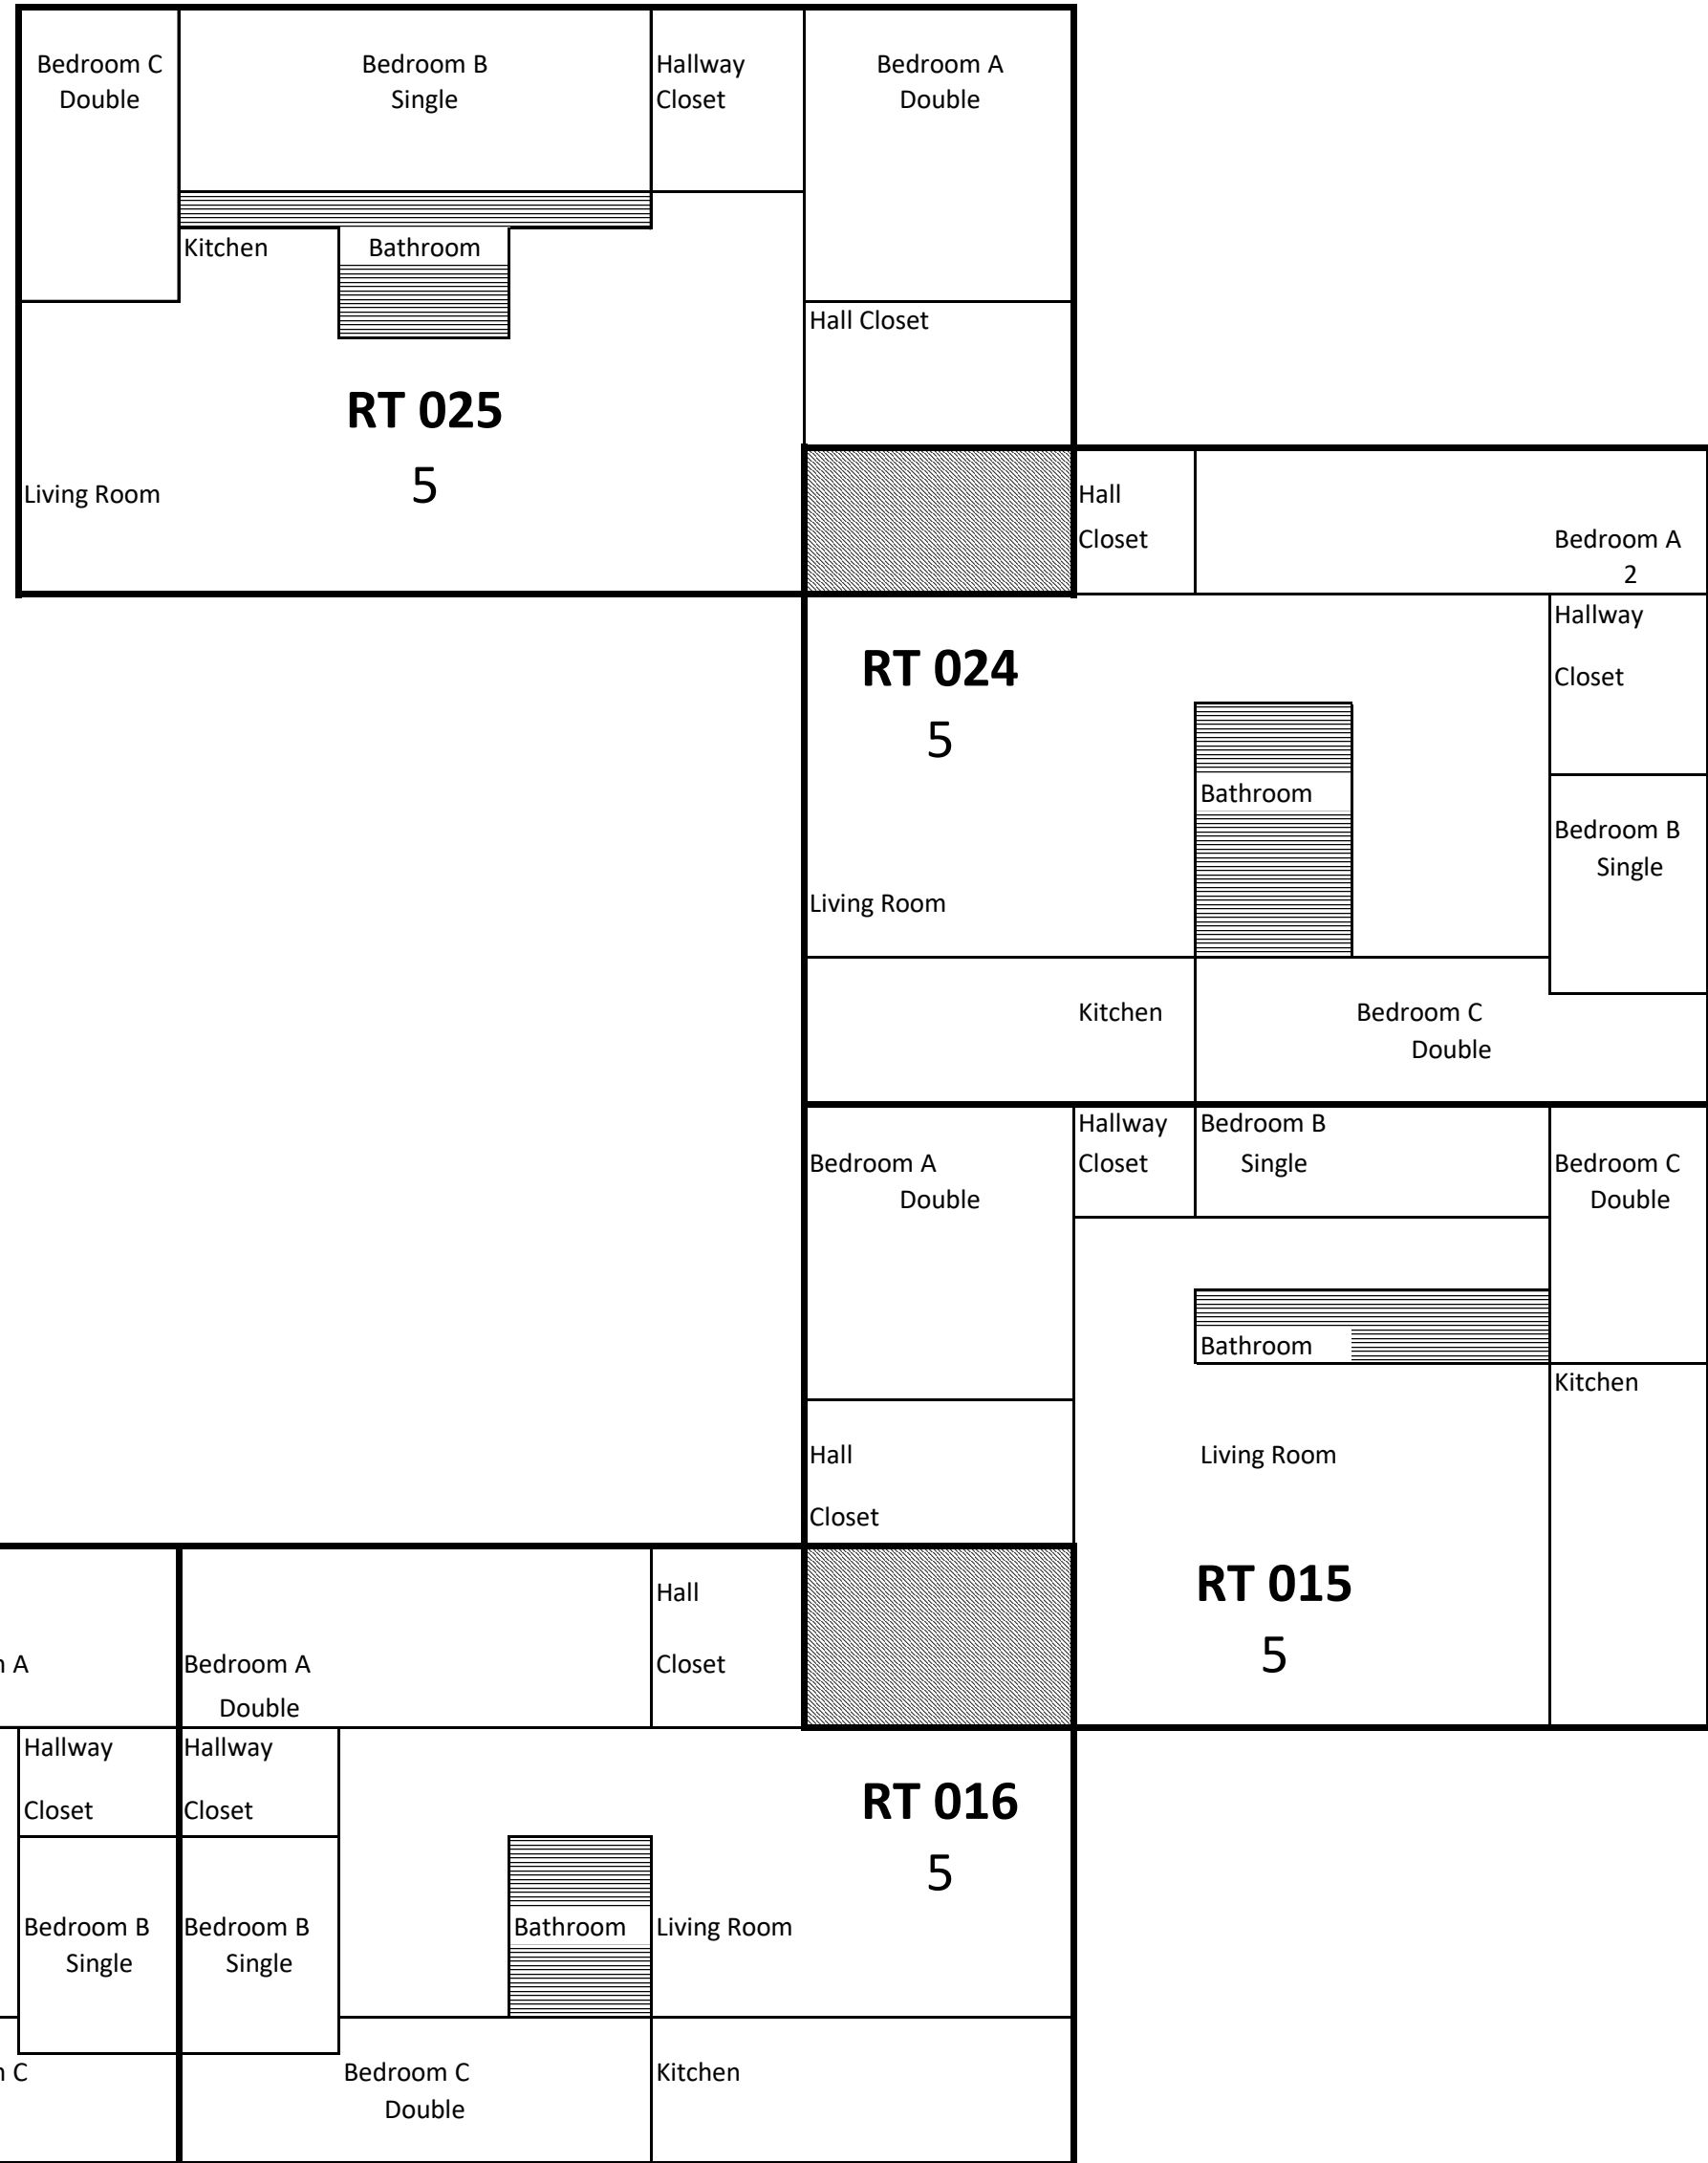

### 2nd Floor Rooney Towers (RT)

	Stairs		
	Storage	Doubles: 12	
	Bathrooms	Singles: 6	
	Not Available		

### 3rd Floor Rooney Towers (RT)

Stairs

Storage

Bathrooms

Not Available

Doubles: 12  
Singles: 6

### 4th Floor Rooney Towers (RT)

 Stairs

 Storage

 Bathrooms

Doubles: 8  
Singles: 4