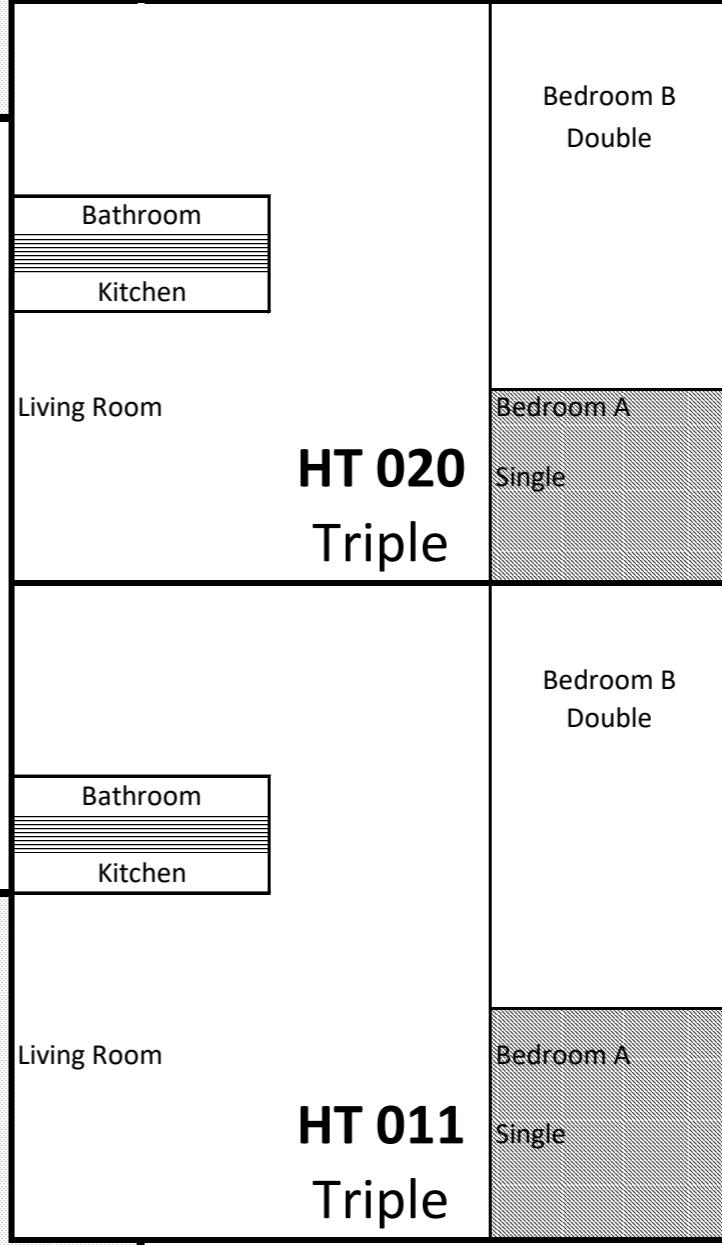

### 3rd Floor Rooney Towers (RT)

Stairs

Storage

Bathrooms

Not Available

Doubles: 12  
Singles: 6

### 4th Floor Rooney Towers (RT)

 Stairs

 Storage

 Bathrooms

Doubles: 8  
Singles: 4

### Ground Floor Horning Towers (HT)

 Stairs

 Storage

 Bathrooms

 Not Available

Double: 1  
Single: 1

**HT 001**  
Triple

**Mechanical Room**

### 1st Floor Horning Towers (HT)

	Stairs			
	Storage	3 Person Apt :	3	
	Bathrooms	2 Person Apt:	1	
	Not Available	Single Apt :	1	
		Doubles:	3	
		Singles:	6	

**Horning Classroom**

**Laundry Rooms  
Restrooms**