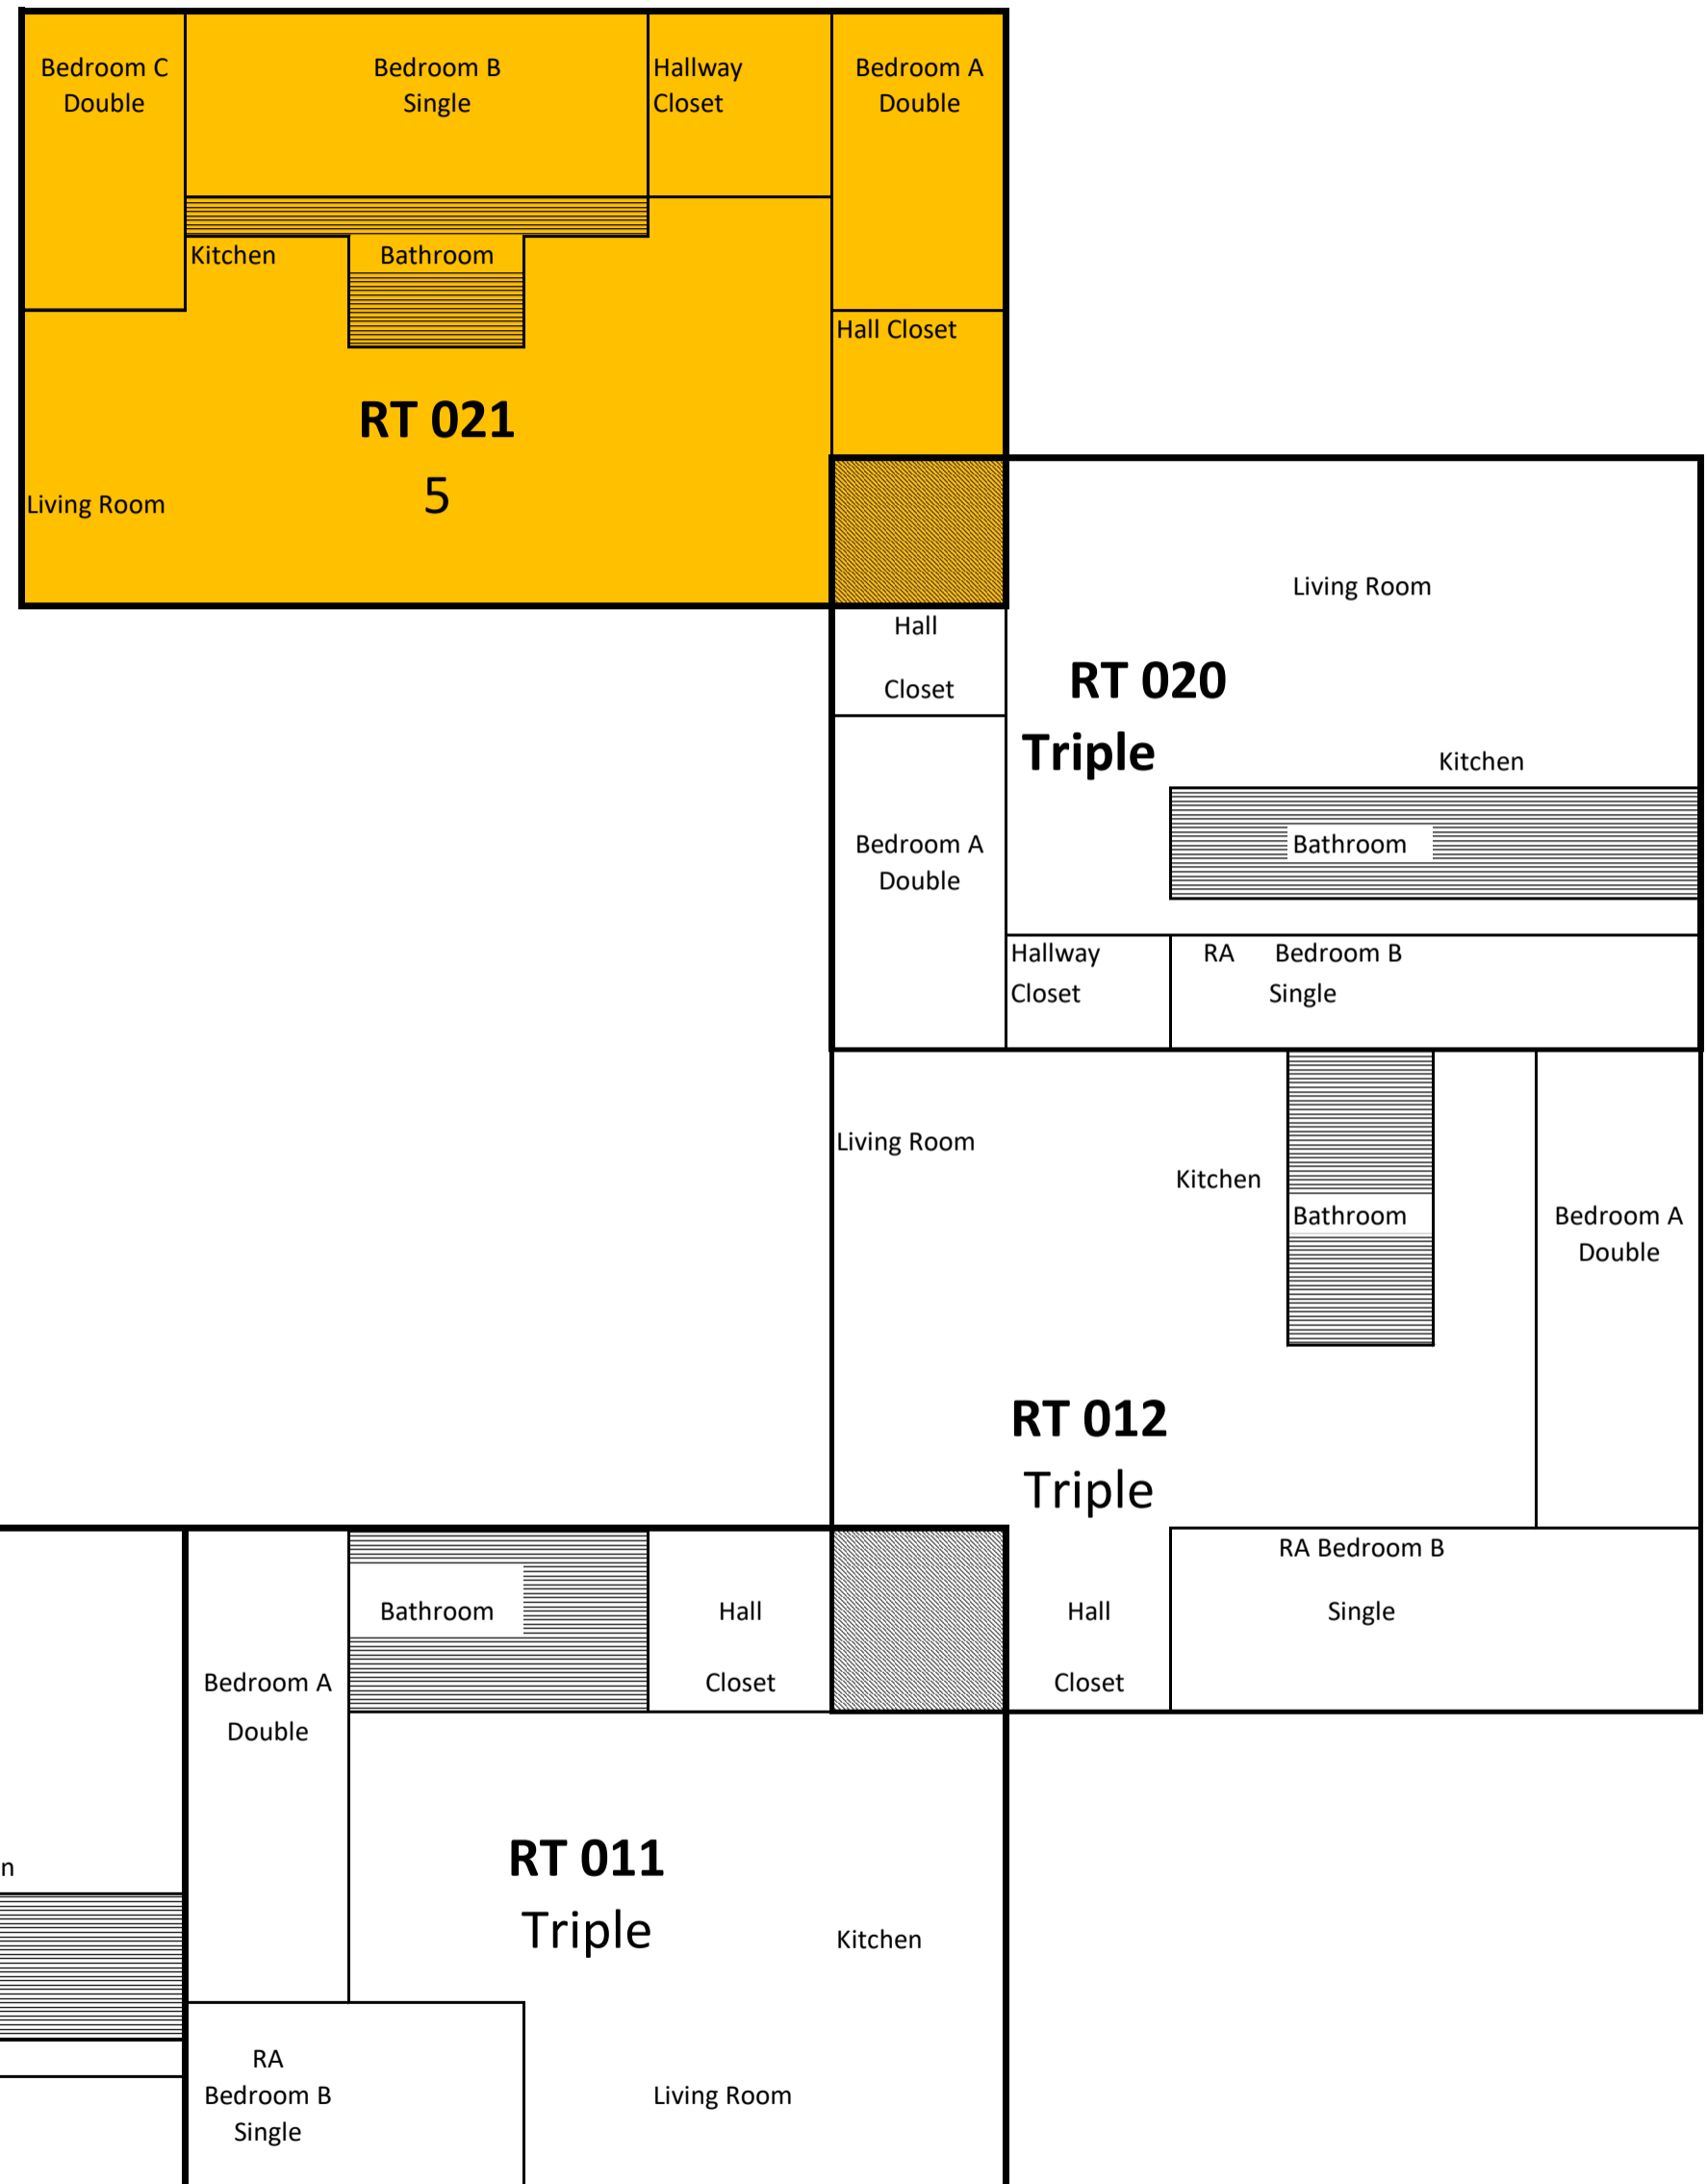

### Ground Floor Rooney Towers (RT)

 Stairs

 Storage

 Bathrooms

3 Person Apt :	1
2 Person Apt:	3
Doubles	4
Singles	1

# 1st Floor Rooney Towers (RT)

*\*None available for room retention*

 Stairs

 Storage

 Bathrooms

 Not Available

Single Apartment : 1

2 Person Apts: 1

### 2nd Floor Rooney Towers (RT)

	Stairs		
	Storage	Doubles: 12	
	Bathrooms	Singles: 6	
	Not Available		