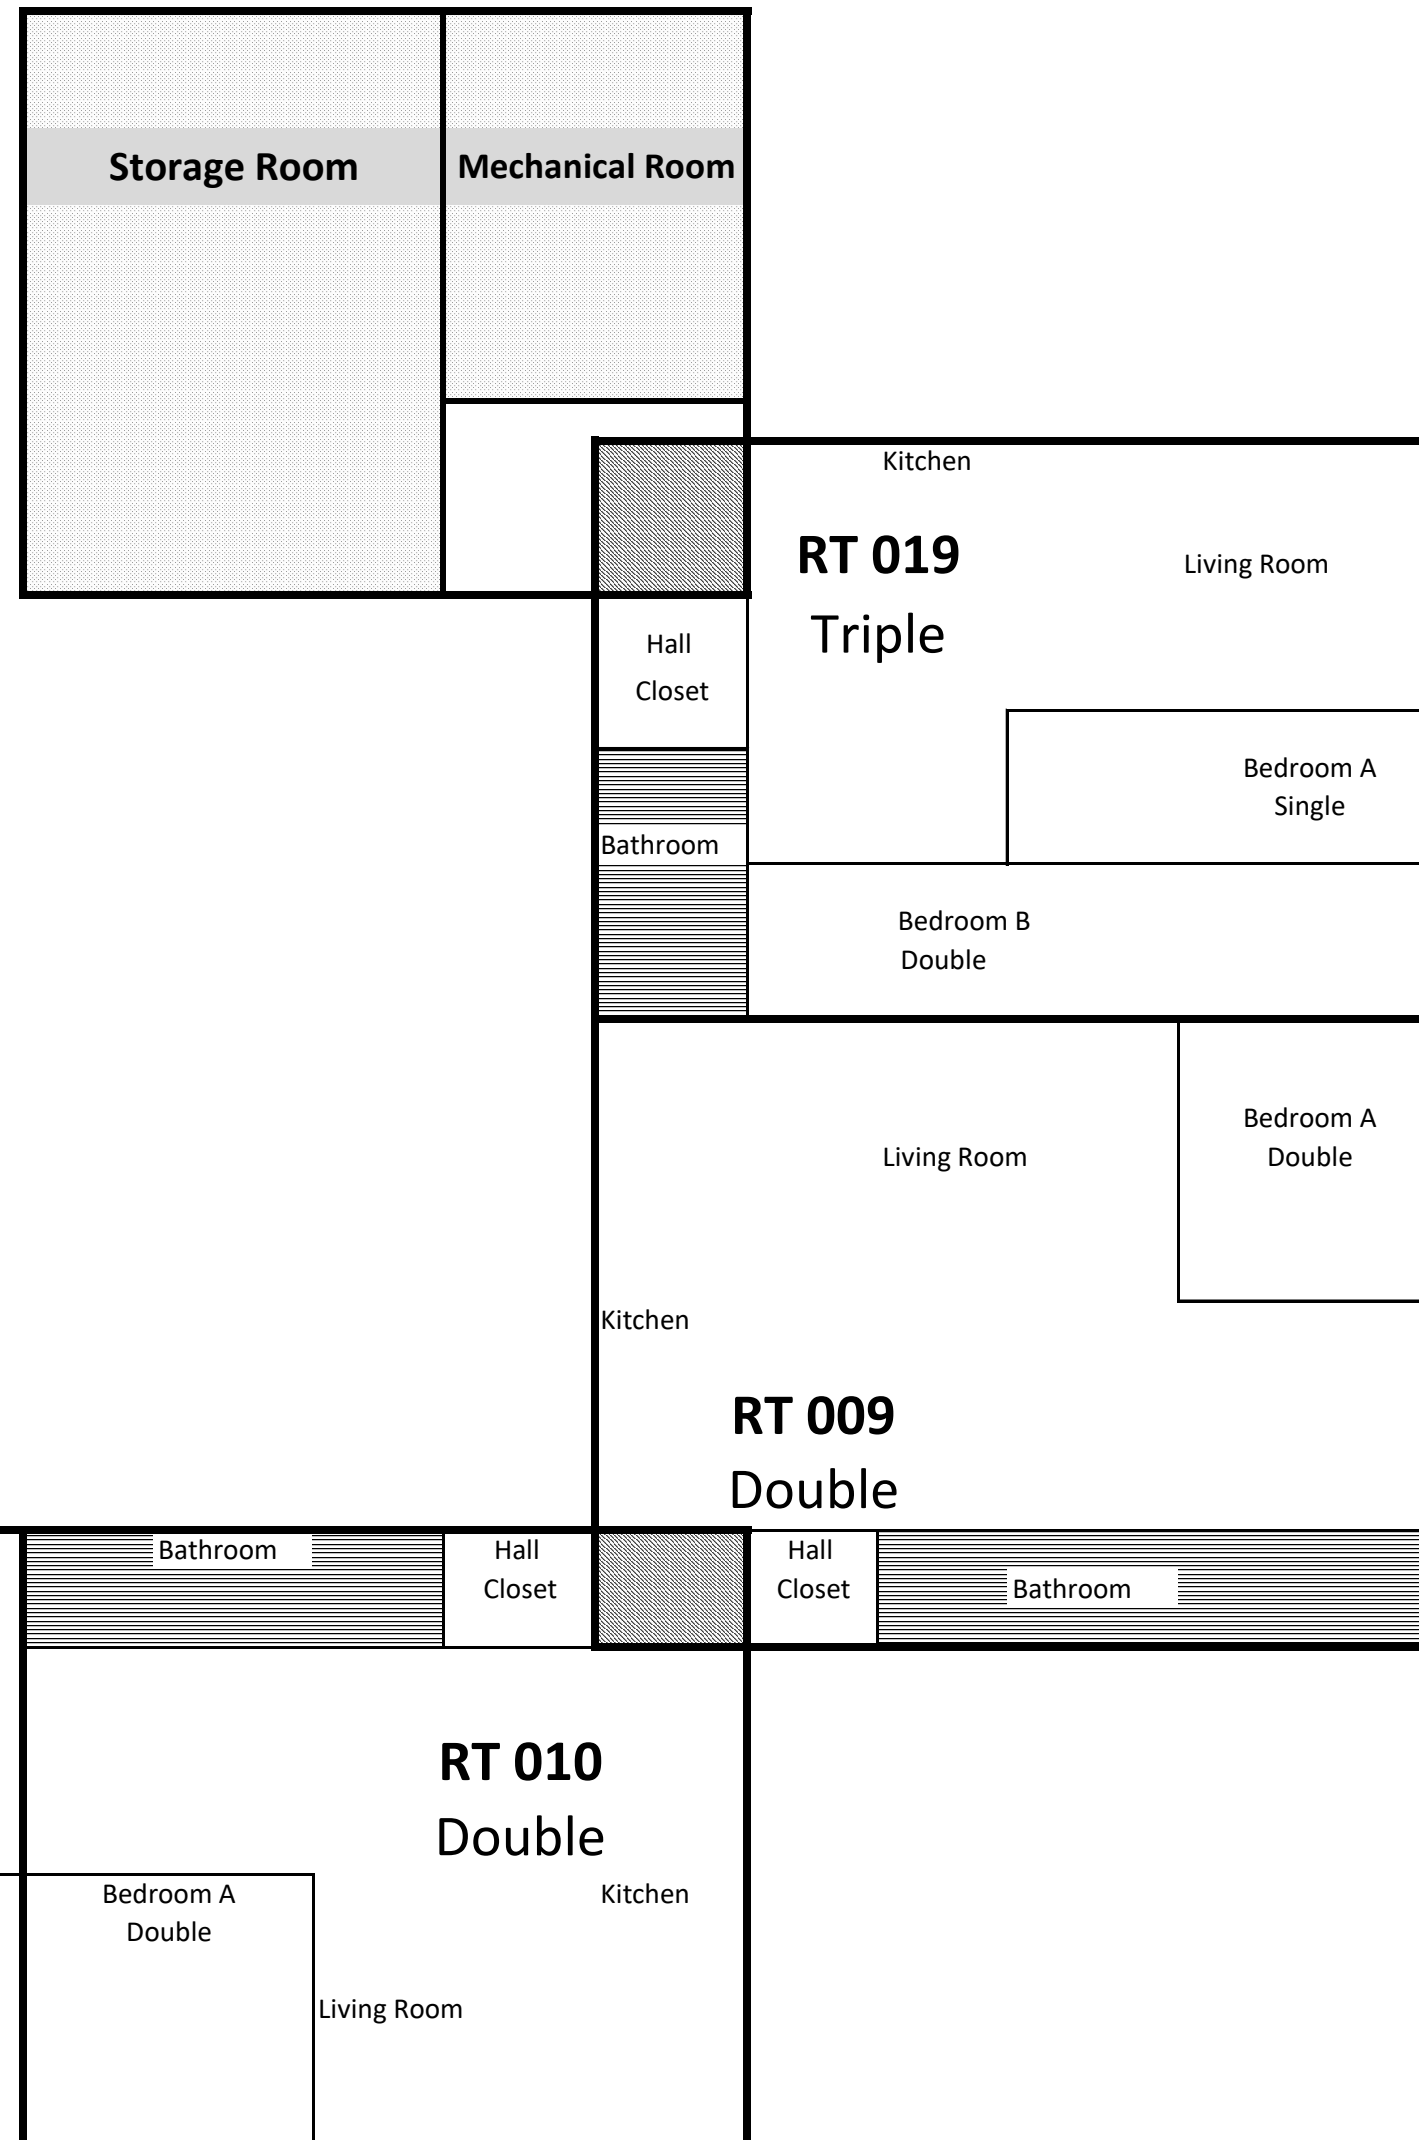

### Ground Floor Rooney Towers (RT)

 Stairs

 Storage

 Bathrooms

3 Person Apt :	1
2 Person Apt:	3
Doubles	4
Singles	1

# 1st Floor Rooney Towers (RT)

*\*None available for room retention*

 Stairs

 Storage

 Bathrooms

 Not Available

Single Apartment : 1

2 Person Apts: 1

### 2nd Floor Rooney Towers (RT)

	Stairs		
	Storage	Doubles: 12	
	Bathrooms	Singles: 6	
	Not Available		

### 4th Floor Rooney Towers (RT)

 Stairs

 Storage

 Bathrooms

Doubles: 8  
Singles: 4