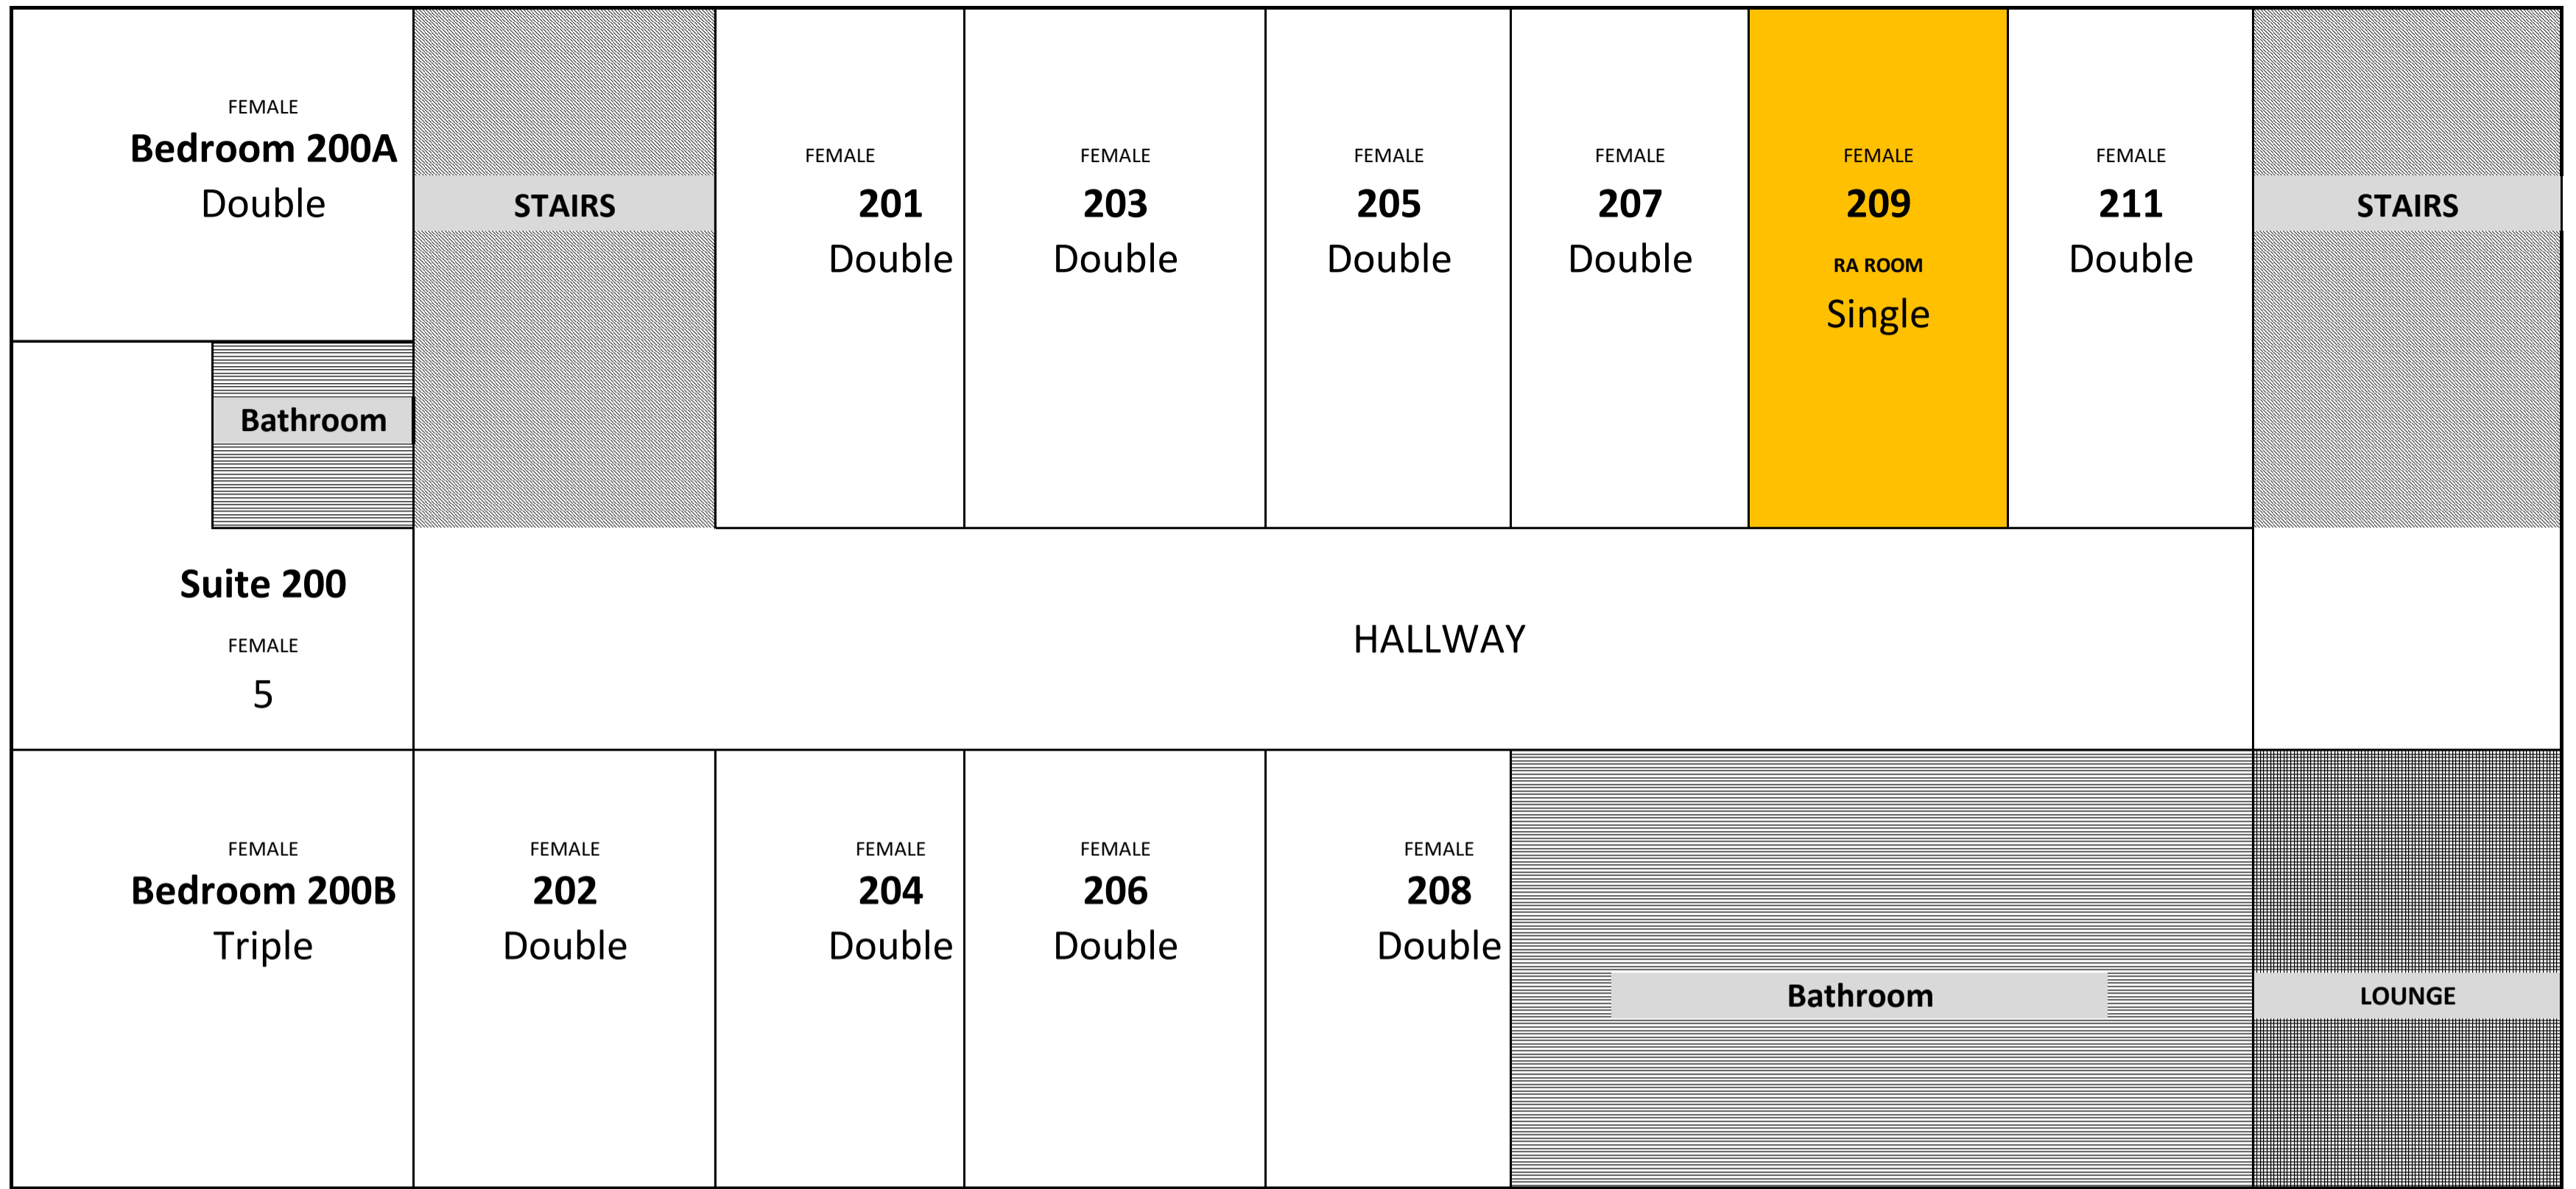

1st Floor DuBois

-  Stairs
-  Storage
-  Bathrooms
-  Lounge
-  Not available in Housing Selection

2nd Floor DuBois

**None available for Room Retention*

-  Stairs
-  Storage
-  Bathrooms
-  Lounge

*** Floor Plan is not to scale - Room sizes vary and are not represented in actual size.**

3rd Floor DuBois

**None available for Room Retention*

-  Stairs
-  Storage
-  Bathrooms
-  Lounge

*** Floor Plan is not to scale - Room sizes vary and are not represented in actual size.**

4th Floor DuBois

**None available for Room Retention*

-  Stairs
-  Storage
-  Bathrooms
-  Lounge

* Floor Plan is not to scale - Room sizes vary and are not represented in actual size.