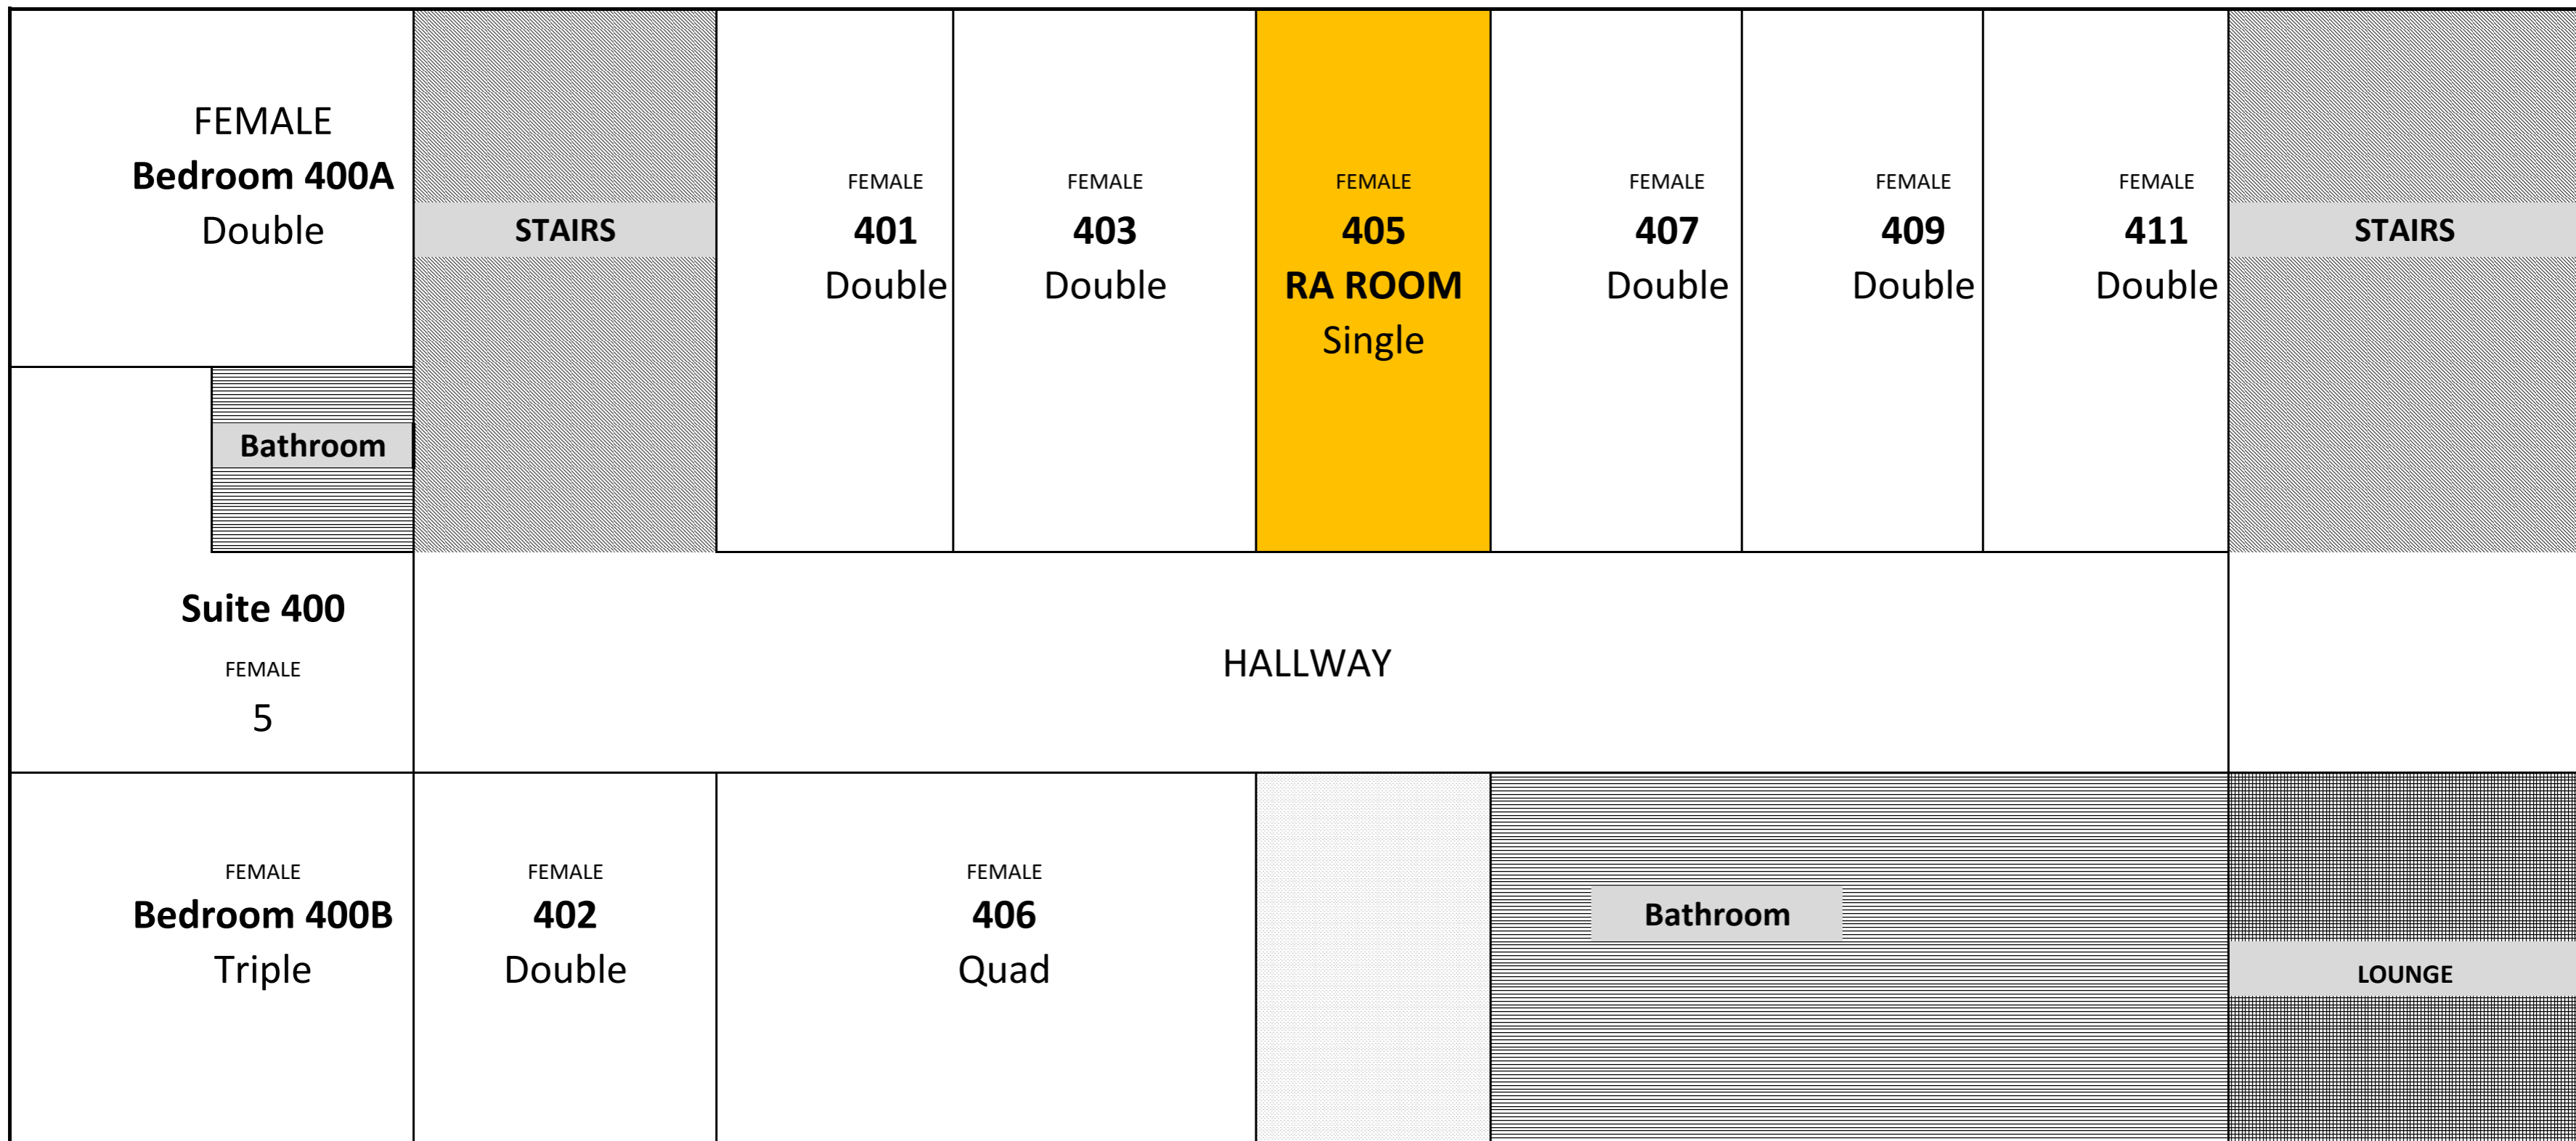

1st Floor DuBois

-  Stairs
-  Storage
-  Bathrooms
-  Lounge
-  Not available in Housing Selection

2nd Floor DuBois

**None available for Room Retention*

-  Stairs
-  Storage
-  Bathrooms
-  Lounge

*** Floor Plan is not to scale - Room sizes vary and are not represented in actual size.**

3rd Floor DuBois

**None available for Room Retention*

-  Stairs
-  Storage
-  Bathrooms
-  Lounge

*** Floor Plan is not to scale - Room sizes vary and are not represented in actual size.**

4th Floor DuBois

**None available for Room Retention*

-  Stairs
-  Storage
-  Bathrooms
-  Lounge

* Floor Plan is not to scale - Room sizes vary and are not represented in actual size.