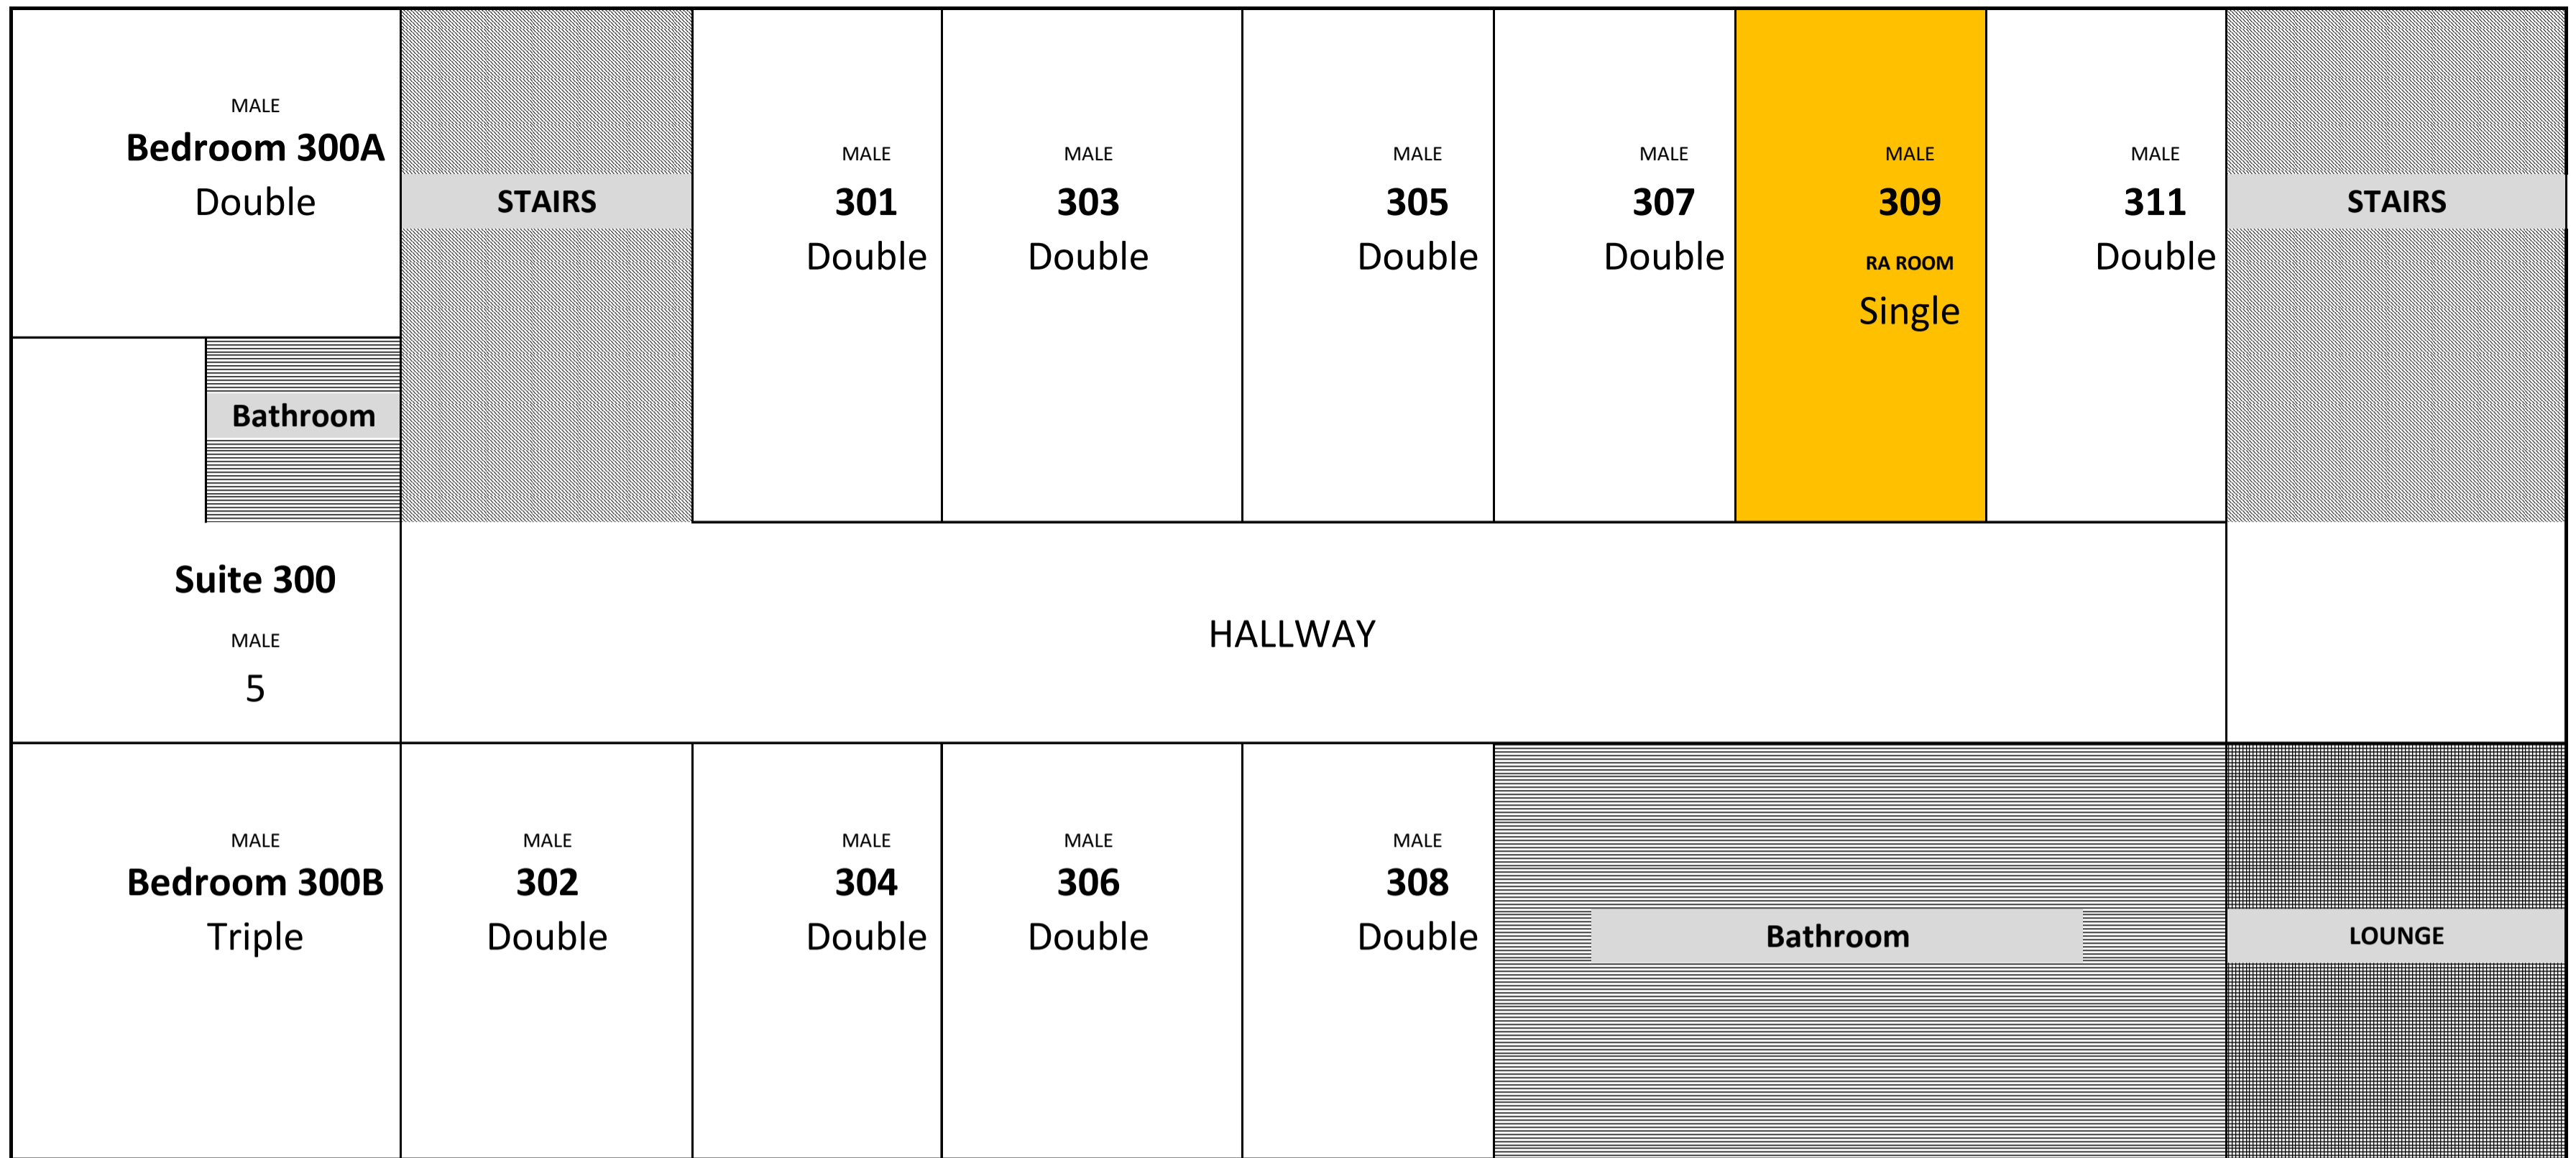

1st Floor DuBois

-  Stairs
-  Storage
-  Bathrooms
-  Lounge
-  Not available in Housing Selection

2nd Floor DuBois

**None available for Room Retention*

-  Stairs
-  Storage
-  Bathrooms
-  Lounge

*** Floor Plan is not to scale - Room sizes vary and are not represented in actual size.**

3rd Floor DuBois

**None available for Room Retention*

-  Stairs
-  Storage
-  Bathrooms
-  Lounge

*** Floor Plan is not to scale - Room sizes vary and are not represented in actual size.**

4th Floor DuBois

**None available for Room Retention*

-  Stairs
-  Storage
-  Bathrooms
-  Lounge

* Floor Plan is not to scale - Room sizes vary and are not represented in actual size.