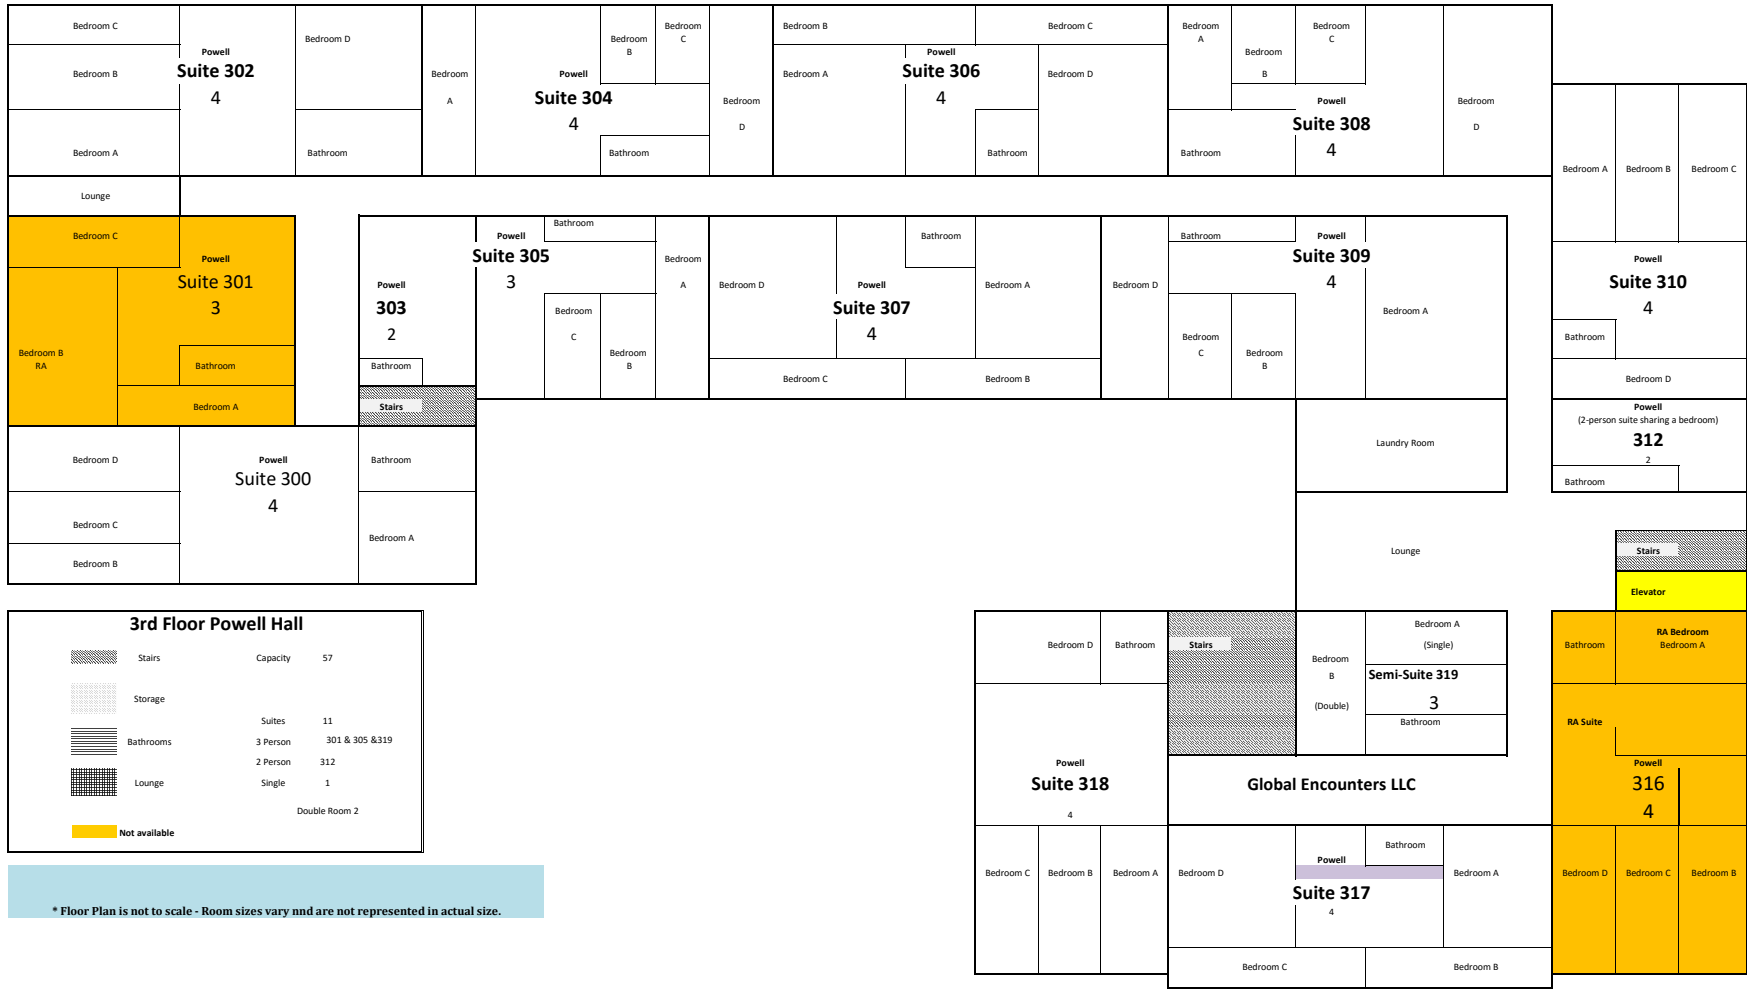

Ground Floor East - Powell Hall

**None available for Room Retention*

	Stairs	Capacity	12
	Storage	Suites	3
	Bathrooms	ADA	Suite 016
	Lounge		
	Not available in Housing Selection		

*** Floor Plan is not to scale - Room sizes vary and are not represented in actual size.**

2nd Floor Powell Hall	
	Capacity 57
	Suites 11
	3 person 201 & 205 & 219
	2 person 212
	Singles 1
	Double Room 2
	Not available

* Floor Plan is not to scale - Room sizes vary and are not represented in actual size.

3rd Floor Powell Hall

	Stairs	Capacity	57
	Storage	Suites	11
	Bathrooms	3 Person	301 & 305 & 319
	Lounge	2 Person	312
	Not available	Single	1
		Double Room 2	

* Floor Plan is not to scale - Room sizes vary and are not represented in actual size.