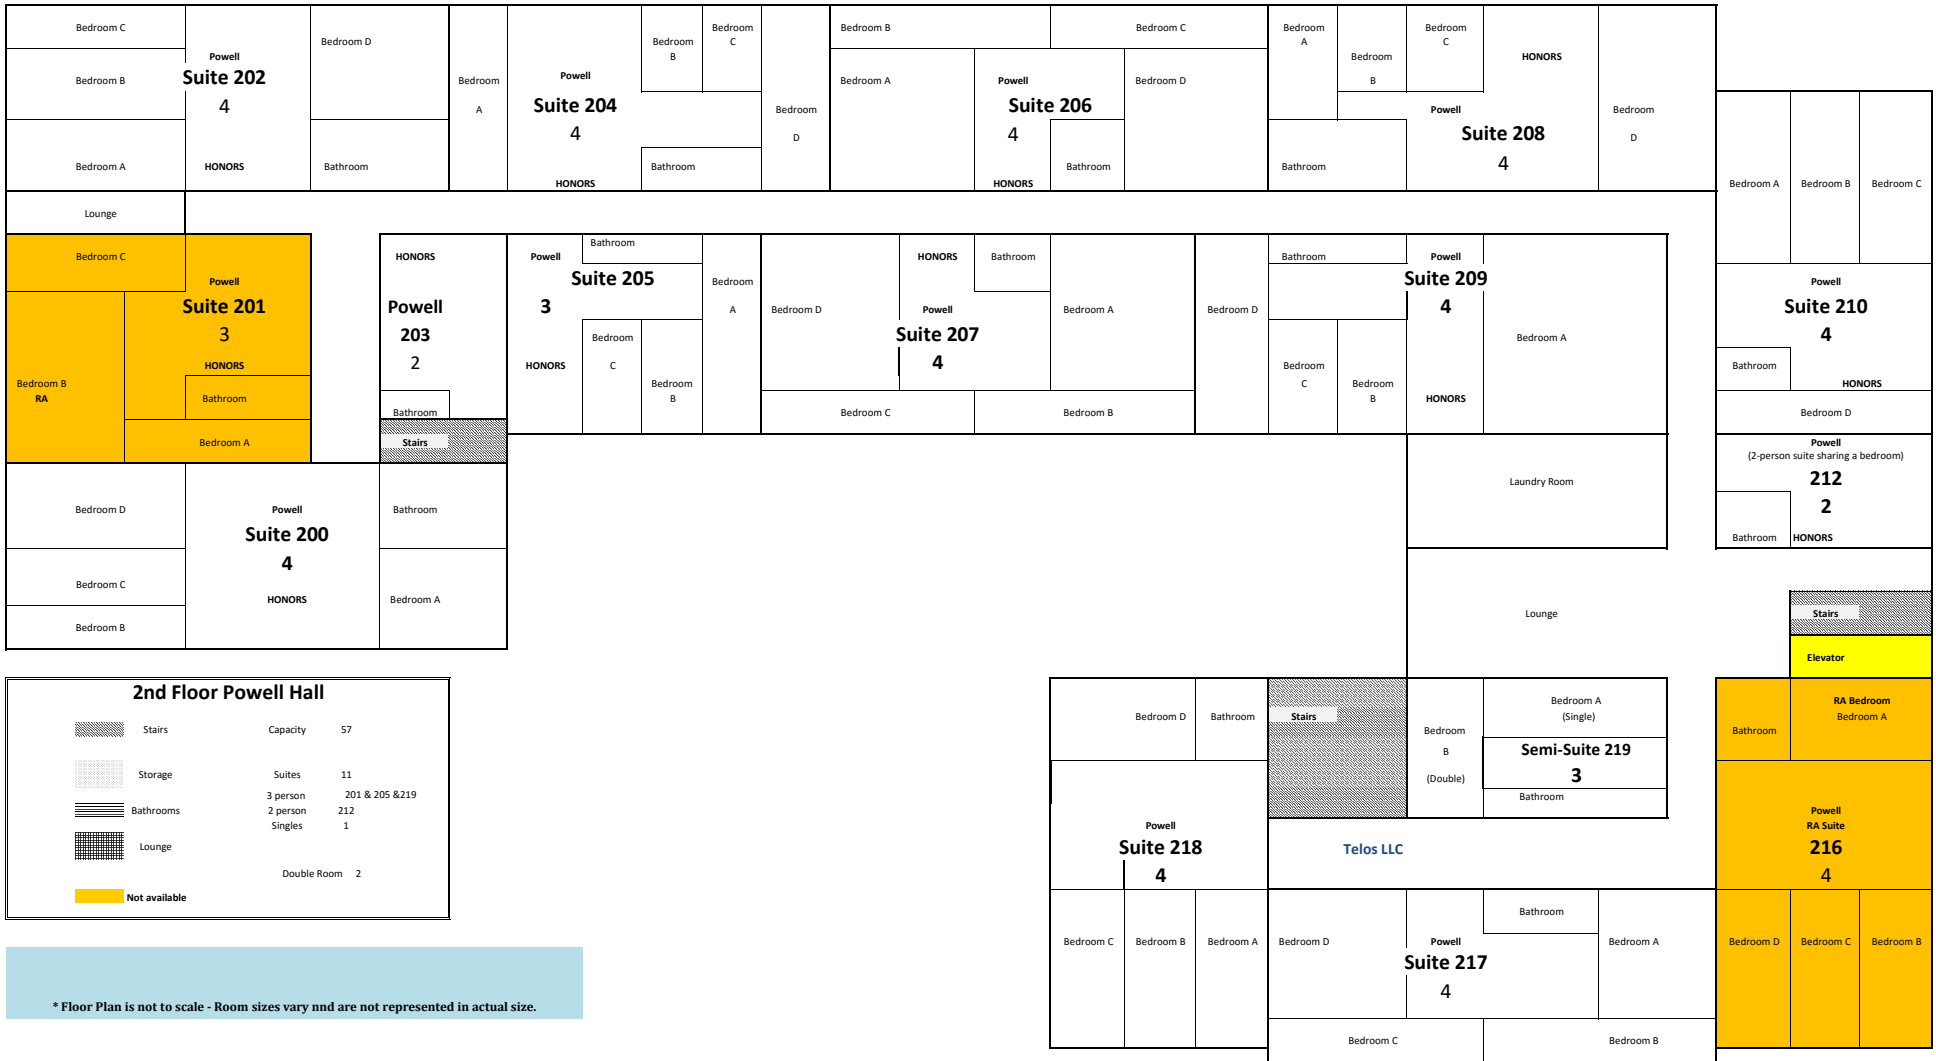

Ground Floor East - Powell Hall

**None available for Room Retention*

	Stairs	Capacity	12
	Storage	Suites	3
	Bathrooms	ADA	Suite 016
	Lounge		
	Not available in Housing Selection		

*** Floor Plan is not to scale - Room sizes vary and are not represented in actual size.**

2nd Floor Powell Hall	
	Capacity 57
	Suites 11
	3 person 201 & 205 & 219
	2 person 212
	Singles 1
	Double Room 2
	Not available

* Floor Plan is not to scale - Room sizes vary and are not represented in actual size.

3rd Floor Powell Hall

	Stairs	Capacity	57
	Storage	Suites	11
	Bathrooms	3 Person	301 & 305 & 319
	Lounge	2 Person	312
	Not available	Single	1
		Double Room 2	

* Floor Plan is not to scale - Room sizes vary and are not represented in actual size.